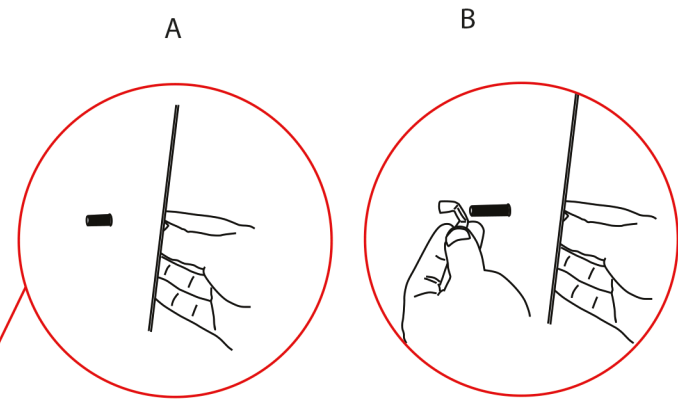

# Wedge

Width	Weight
300mm wide	3kg
600mm wide	5.1kg
800mm wide	7.4kg
1000mm wide	9.2kg

 Graphic thickness 40mm Max  
Recommended maximum graphic height:  
1500mm high using 18mm thick MDF

Hole height from the bottom of the unit is 42.50mm  
8mm Bolt Supplied