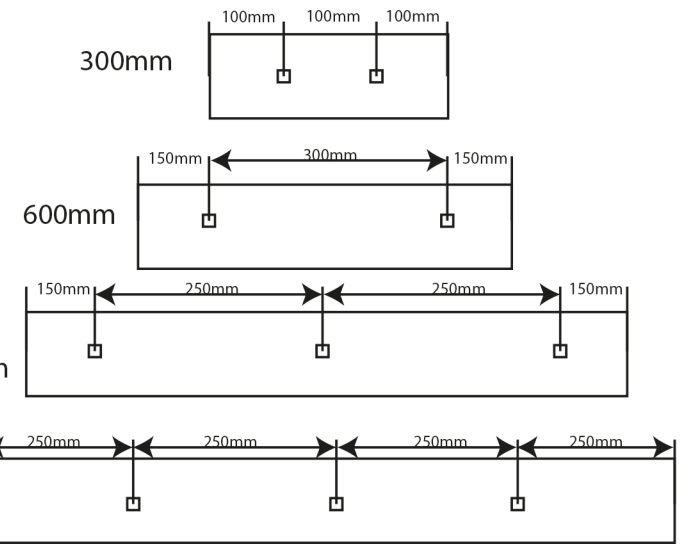

# Wedge

Width	Weight
300mm wide	3kg
600mm wide	5.1kg
800mm wide	7.4kg
1000mm wide	9.2kg

 Graphic thickness 40mm Max  
Recommended maximum graphic height:  
1500mm high using 18mm thick MDF

Hole height from the bottom of the unit is 42.50mm  
8mm Bolt Supplied