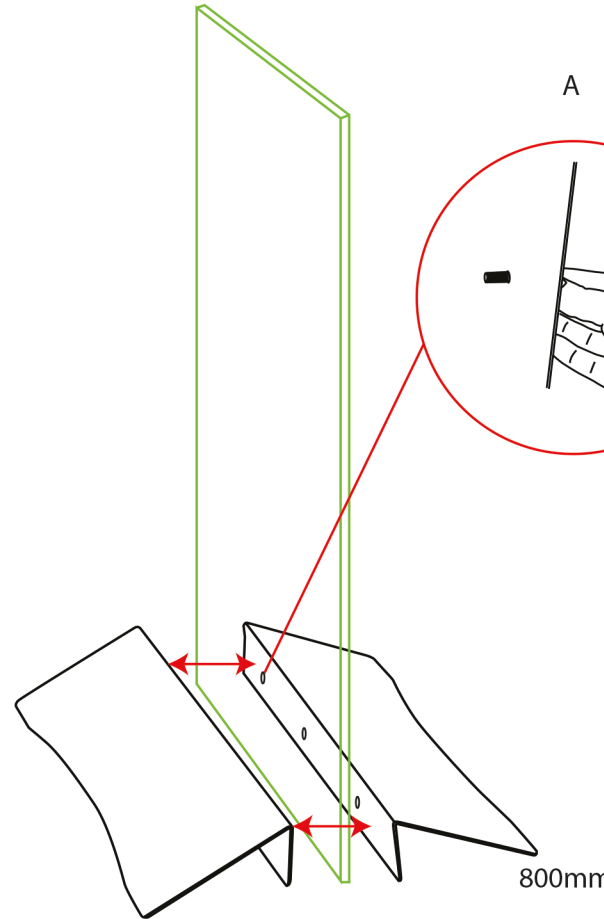

# Wedge

Width	Weight
300mm wide	3kg
600mm wide	5.1kg
800mm wide	7.4kg
1000mm wide	9.2kg

 Graphic thickness 40mm Max  
Recommended maximum graphic height:  
1500mm high using 18mm thick MDF

Hole height from the bottom of the unit is 42.50mm  
8mm Bolt Supplied