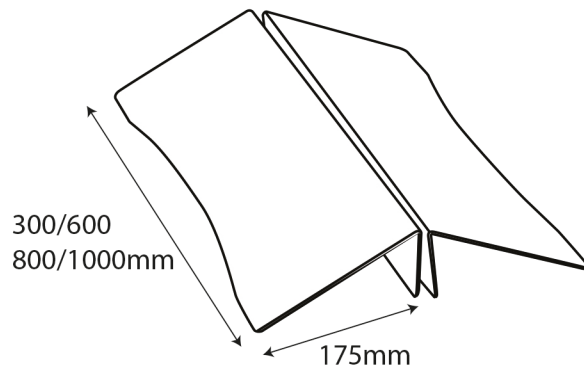

# Wedge

Width	Weight
300mm wide	3kg
600mm wide	5.1kg
800mm wide	7.4kg
1000mm wide	9.2kg

 Graphic thickness 40mm Max  
Recommended maximum graphic height:  
1500mm high using 18mm thick MDF

Hole height from the bottom of the unit is 42.50mm  
8mm Bolt Supplied