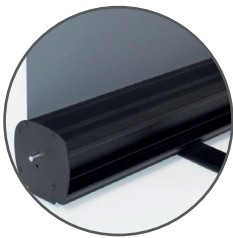

Roll Up Tweet Black

850 mm

Innovative Roll up in Black color.

Roll up with dual retractable foot and upper closure profile with clip frame for optimum support of the image. It includes padded bag for maximum strength and comfort of transport. Available in 850 mm. Packaged in individual boxes. Quick and easy to assemble.

A striking , economic and reusable solution .

Ideal for exhibitions, showrooms, receptions, fairs , malls, reception areas, lobbies, storefront , retail outlets and sales presentations among others.

Aluminio de gran calidad

Sistema pinza de sujeción de imagen

Anclaje de mástil reforzado

Bolsa acolchada de apertura lateral

CARACTERÍSTICAS	850 mm
Material	aluminio
Color	negro
Peso neto	2,1 kg
Medidas gráfico (ancho/alto*)	850 x 2000 mm
Código artículo	PL791550
Unidades caja/caja completa	1 unidad / 6 unidades
Dimensiones caja individual/completa	900x120x120 mm / 990x250x380 mm
Unidades pallet	72 unidades