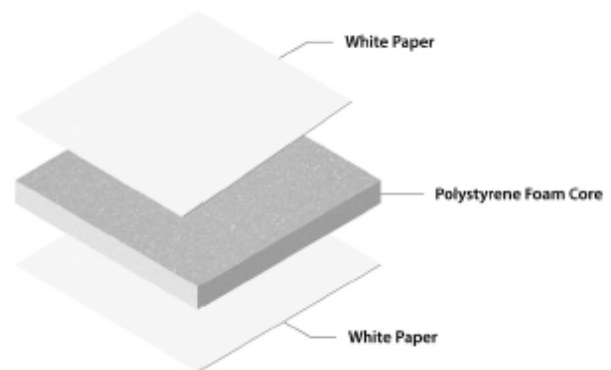

STRATUS

STRATUS FOAM EXTRAWHITE 5/10mm

Description:

Standard featherboard with polystyrene core coated with matt art paper on both sides.

Applications:

Ideal for photo mounting, picture framing, point-of-purchase advertising, signage, stationery, graphic-arts.

Composition

EXTRA-WHITE

o Paper liner / Polystyrene foam core / Paper liner

Available in the online shop:

PL632050 - Stratus Foam Extrawhite 10mm 1220x2440mm

PL632040 - Stratus Foam Extrawhite 10mm 1000x2000mm

PL632010 - Stratus Foam Extrawhite 5mm 1220x2440mm

PL632000 - Stratus Foam Extrawhite 5mm 1000x2000mm