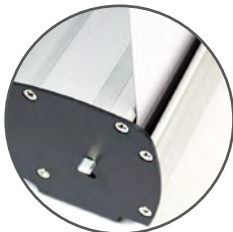

## Roll Up Mercury 850 / 1000mm

The most robust roll-up display of the whole Futura range, made of a thicker premium aluminum.

Roll Up Mercury has an additional metal base plate making it suitable for a constant and lasting use. Available in 2 different sizes: 850 and 1000mm.

It includes a double padded, reinforced nylon bag to carry and ship comfortably. On top of this the units are individually packed in boxes.

It is recommended to use media up till 300 mic maximum. A solid and representable display solution very easy to assemble, disassemble or re-use without great difficulty.

Suitable for exhibitions, fairs, reception areas, shopping malls, windows, promotion points and other sales or promo presentations.

High quality aluminum

Double retractable foot

Clamping clamp system of image

Padded bag side opening

CHARACTERISTICS	850 mm	1000 mm
Material	aluminum	aluminum
Color	silver	silver
Gross weight	2,5kg	2,9 kg
Graphic measurements	850x2000 mm	1000x2000 mm