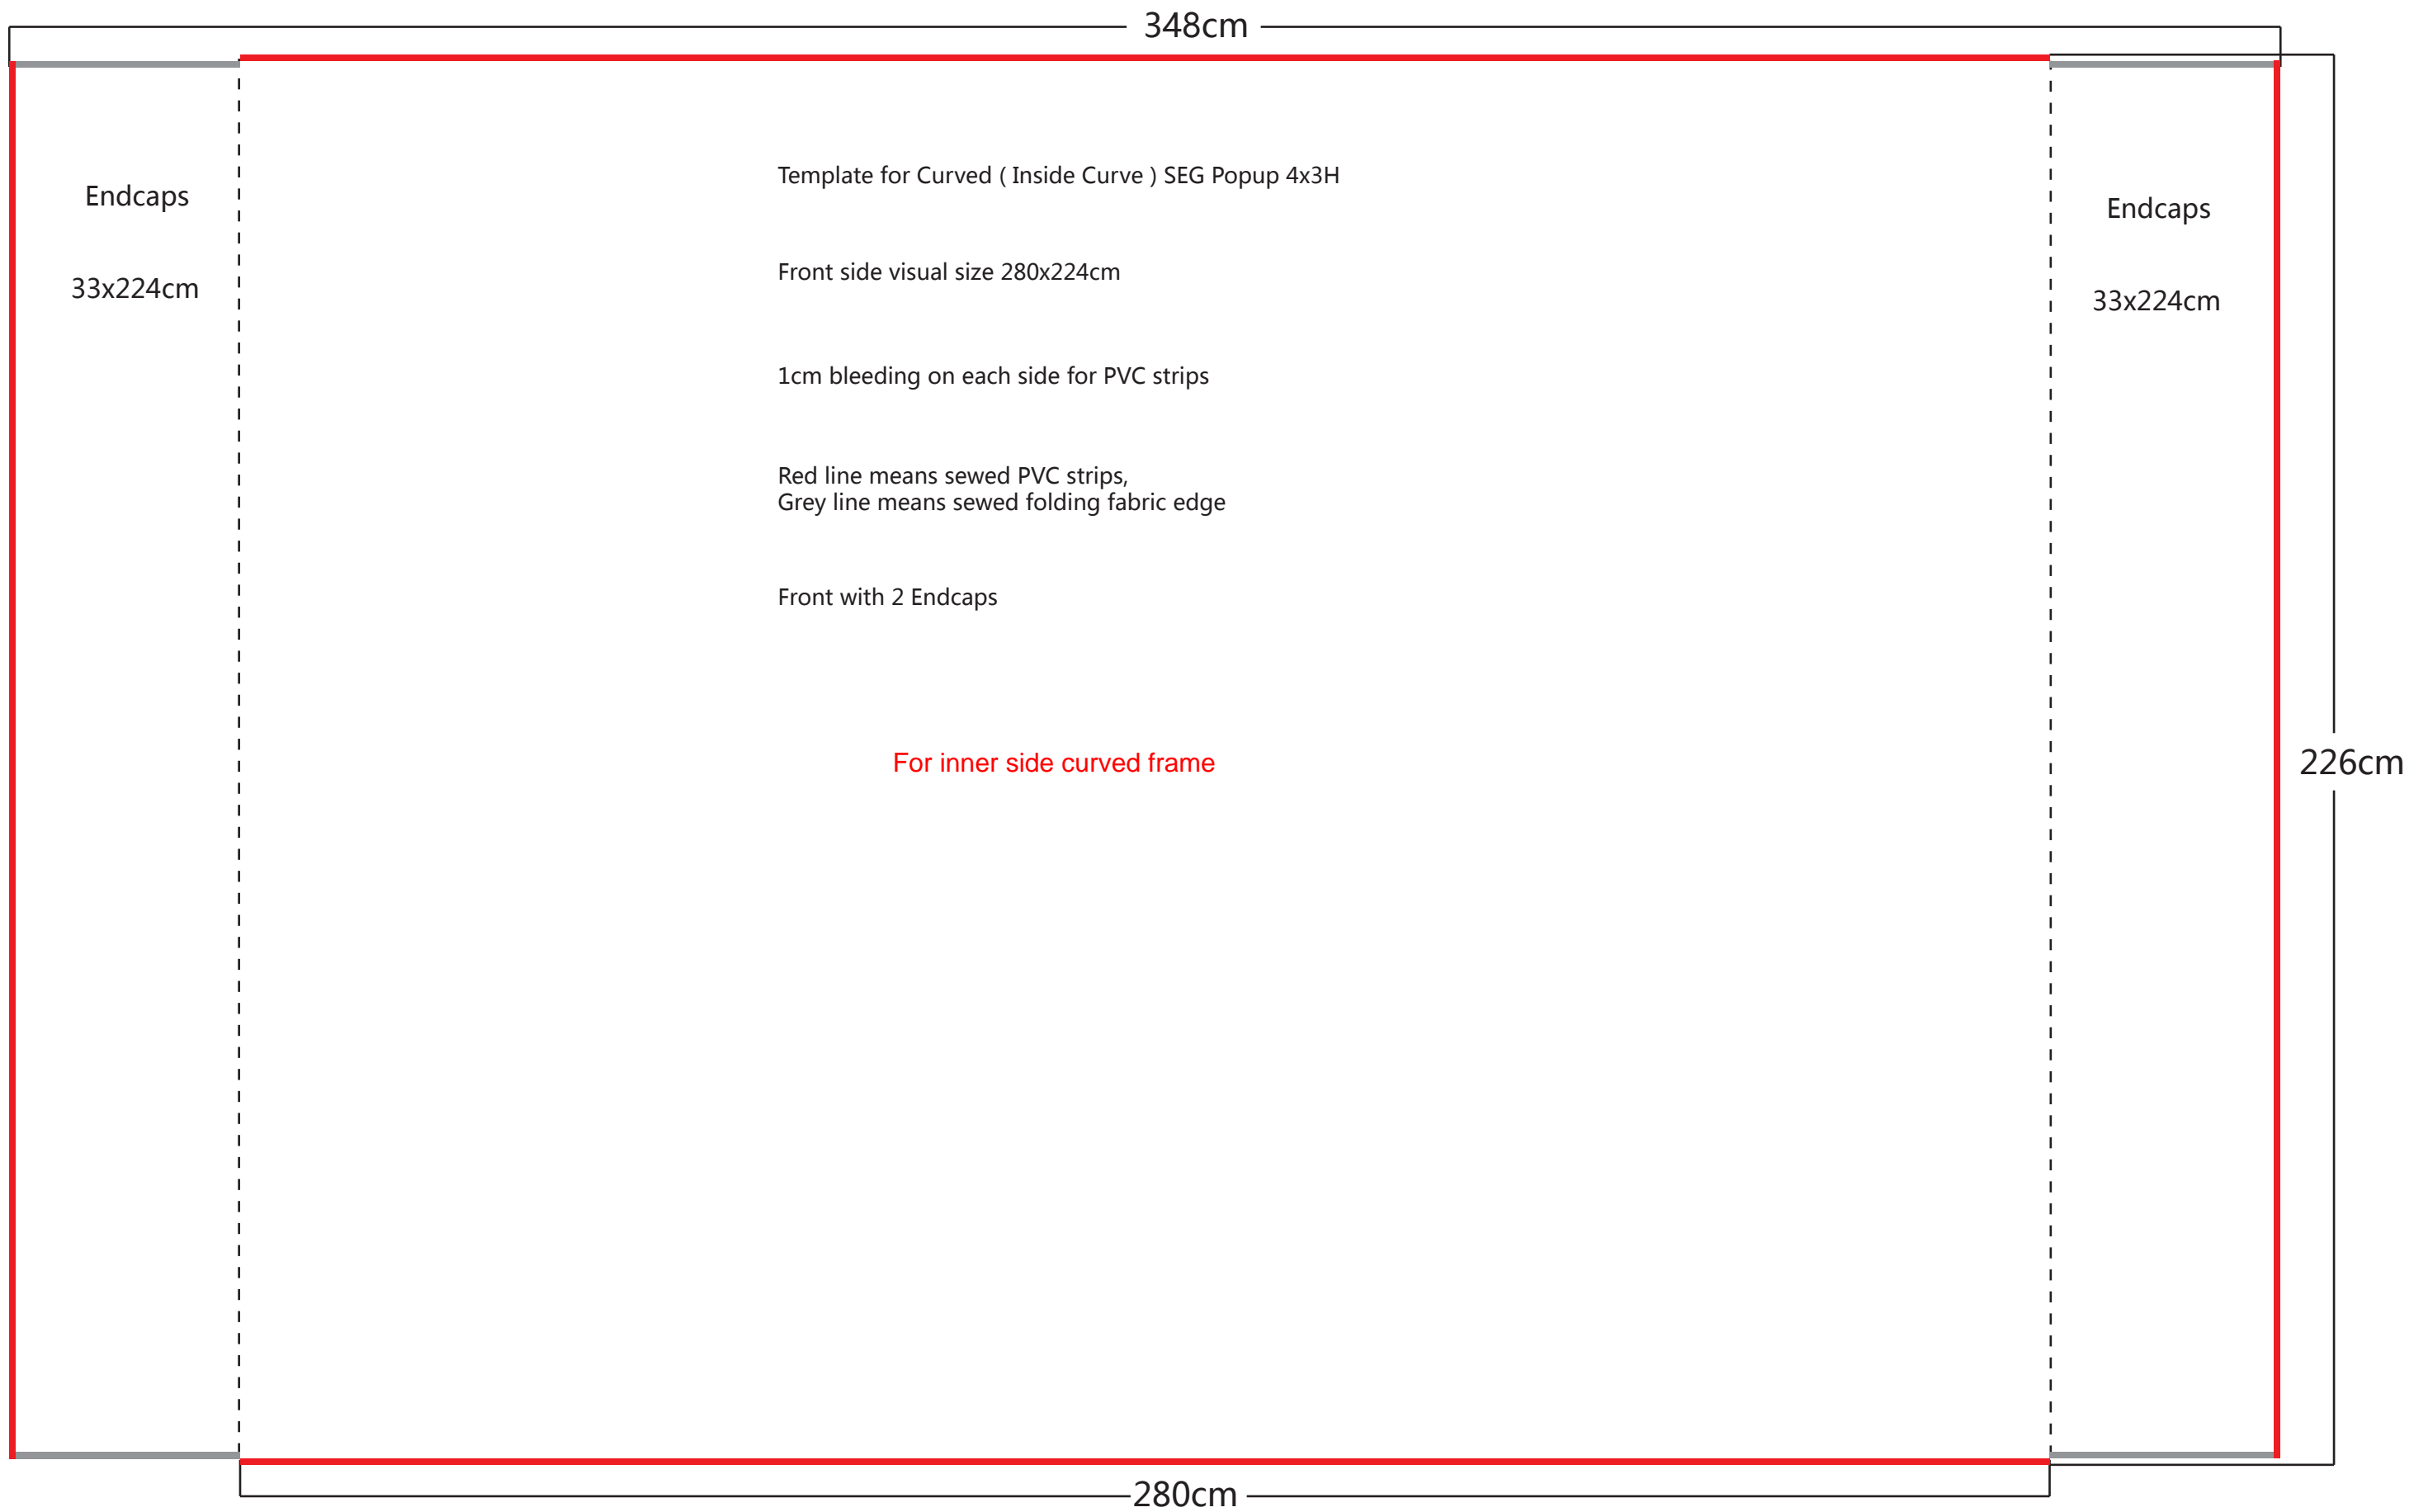

TEX UP CURVED (INSIDE CURVE) POP UP 4x3 (FRONT WITH 2 ENDCAPS) -WITHOUT PADS

**TEX UP CURVED (INSIDE CURVE) POP UP 4x3 (FRONT WITH 2 ENDCAPS)**

354cm

280cm

226cm

Endcaps

36x224cm

Template for Curved ( Inside Curve ) SEG Popup 4x3H

Front side visual size 280x224cm

1cm bleeding on each side for PVC strips

Red line means sewed PVC strips,  
Grey line means sewed folding fabric edge

Front with 2 Endcaps

For double side curved frame

Endcaps

393cm

Endcaps

36x224cm

Template for Curved ( Outside Curve ) SEG Popup 4x3H

Front side visual size 319x224cm

1cm bleeding on each side for PVC strips

Red line means sewed PVC strips,  
Grey line means sewed folding fabric edge

Front with 2 Endcaps

Endcaps

36x224cm

226cm

319cm

For double side curved frame

**TEX UP CURVED (OUTSIDE CURVE) POP UP 4x3 (FRONT+LEFT+RIGHT)**