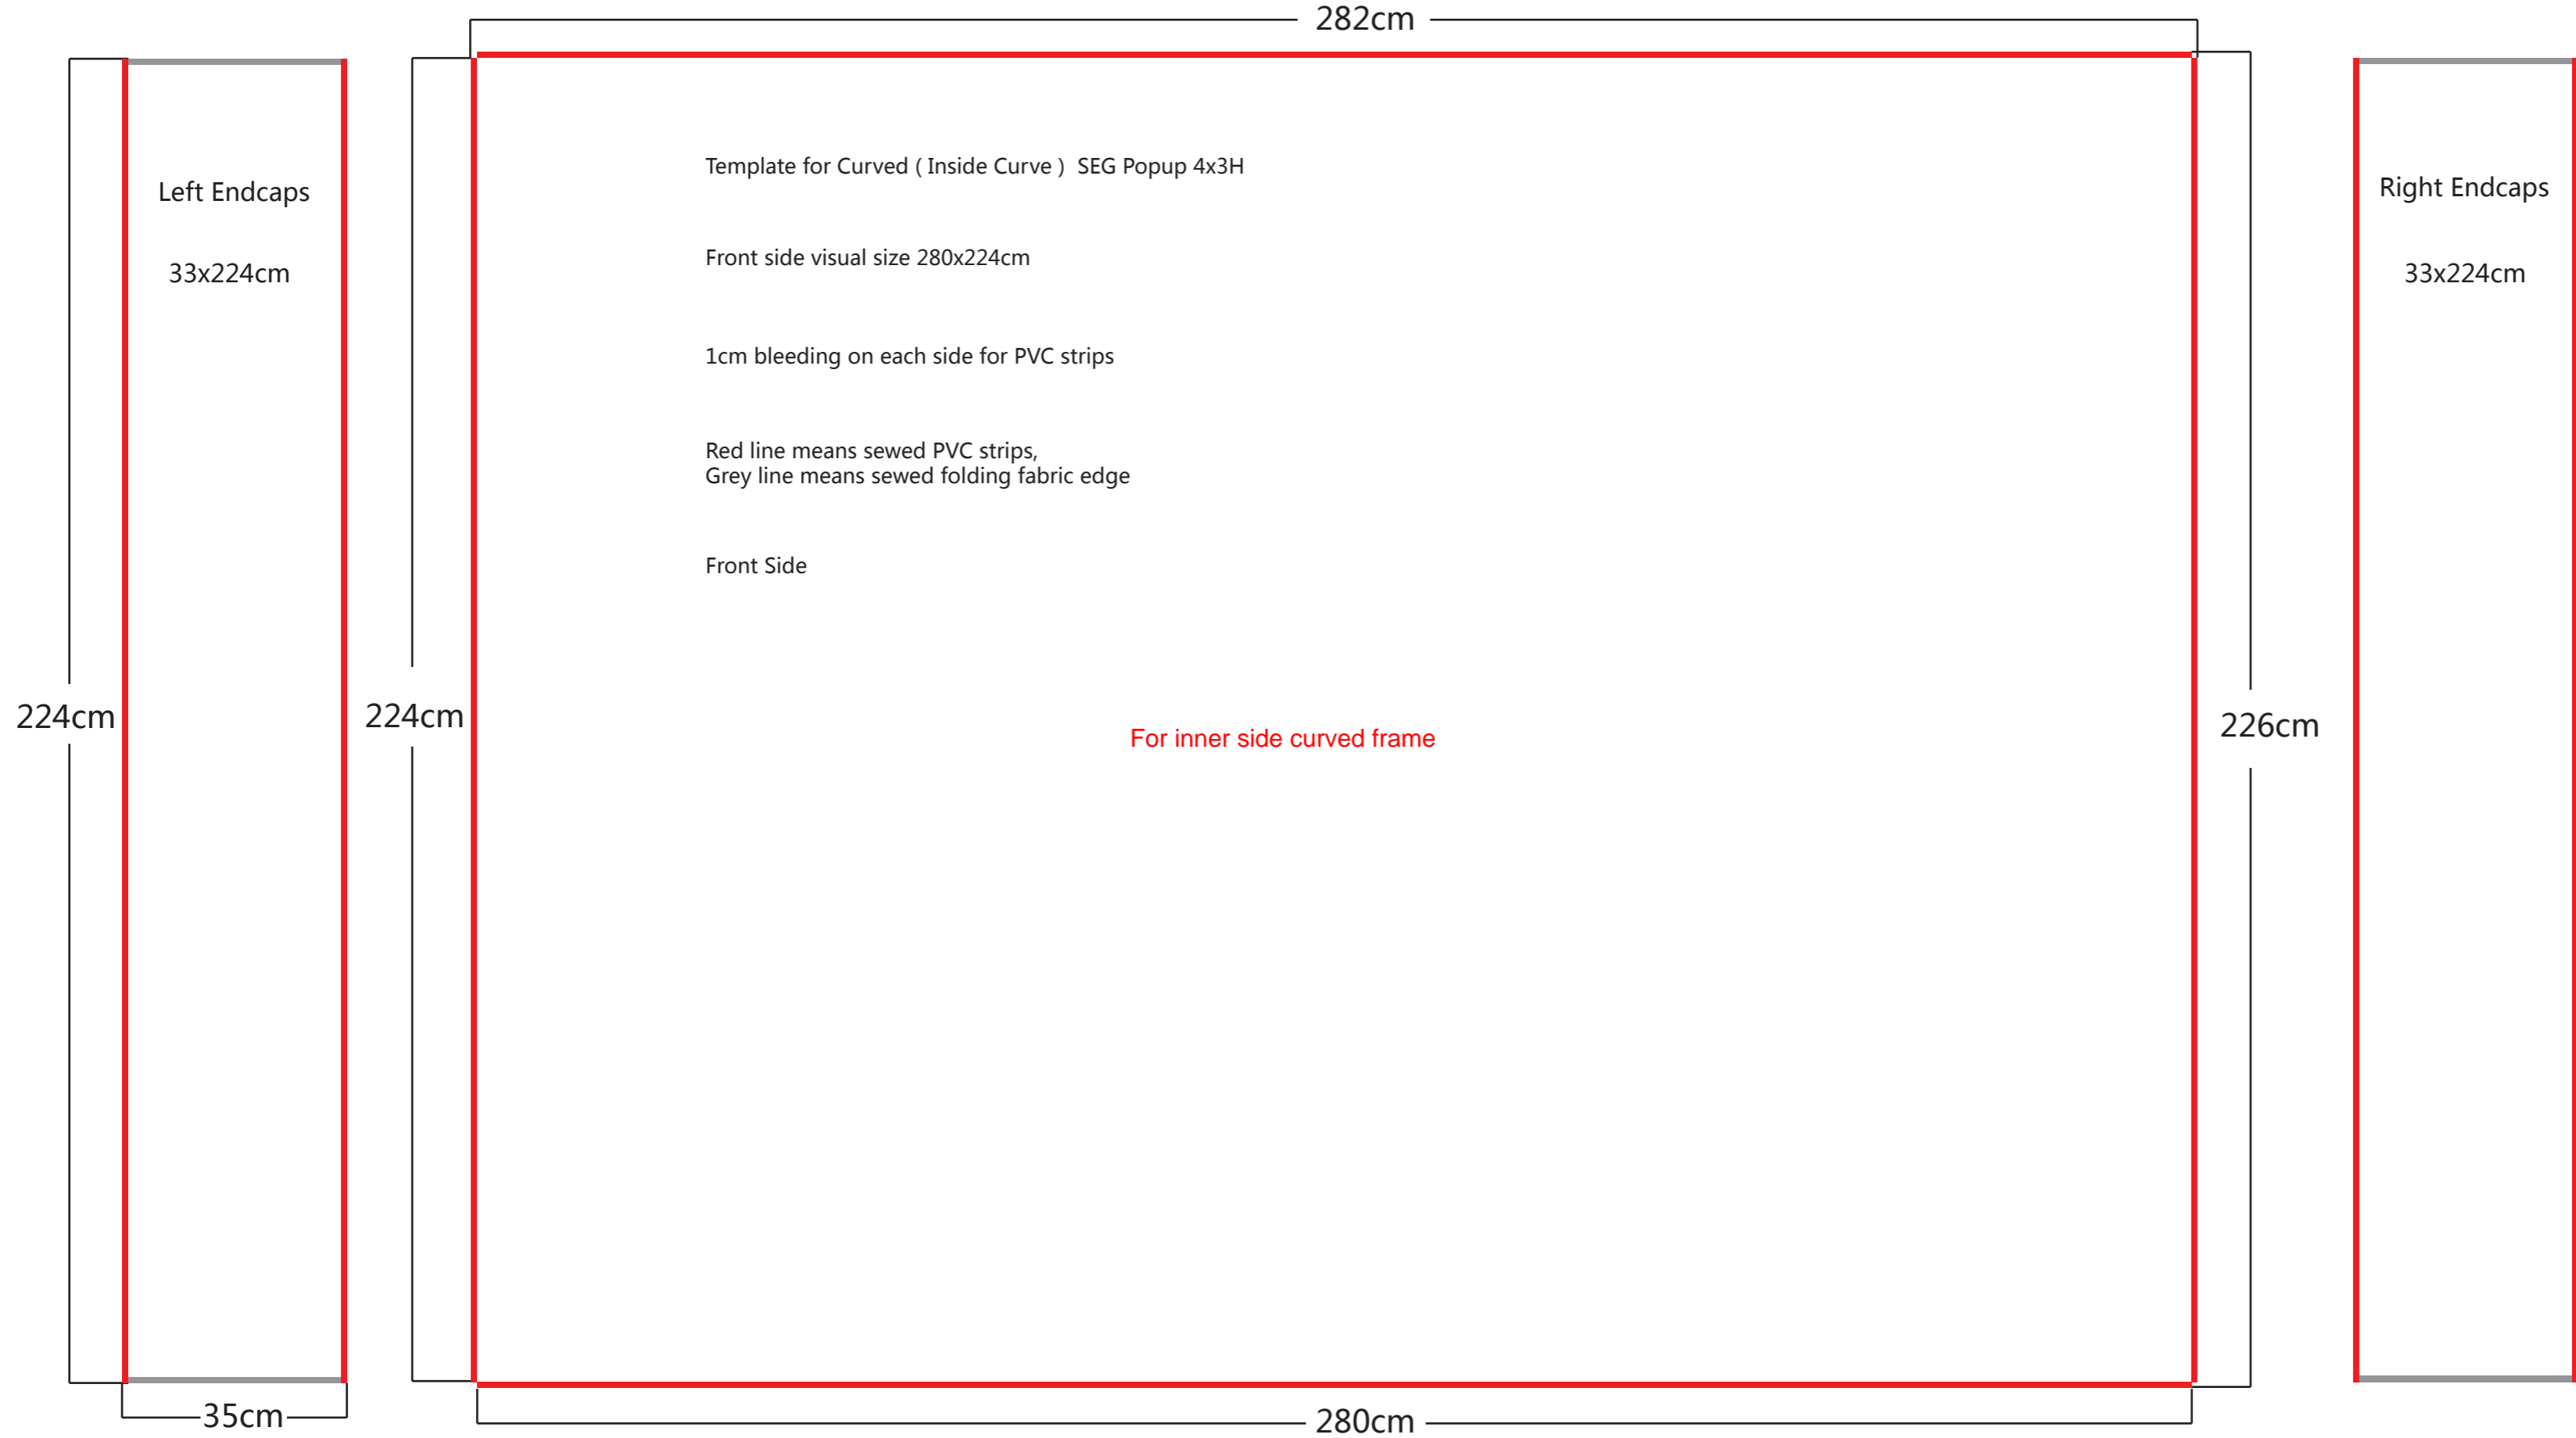

Front side visual size 280x224cm

1cm bleeding on each side for PVC strips

Red line means sewed PVC strips,  
Grey line means sewed folding fabric edge

Front with 2 Endcaps

For double side curved frame

Endcaps

36x224cm

**TEX UP CURVED (INSIDE CURVE) POP UP 4x3 (FRONT+LEFT+RIGHT) - WITHOUT PADS**

TEX UP CURVED (INSIDE CURVE) POP UP 4x3 (FRONT+LEFT+RIGHT)

TEX UP CURVED (OUTSIDE CURVE) POP UP 4x3 (FRONT WITH 2 ENDCAPS)

393cm

Endcaps

36x224cm

Template for Curved ( Outside Curve ) SEG Popup 4x3H

Front side visual size 319x224cm

1cm bleeding on each side for PVC strips

Red line means sewed PVC strips,  
Grey line means sewed folding fabric edge

Front with 2 Endcaps

Endcaps

36x224cm

226cm

319cm

For double side curved frame

**TEX UP CURVED (OUTSIDE CURVE) POP UP 4x3 (FRONT+LEFT+RIGHT)**