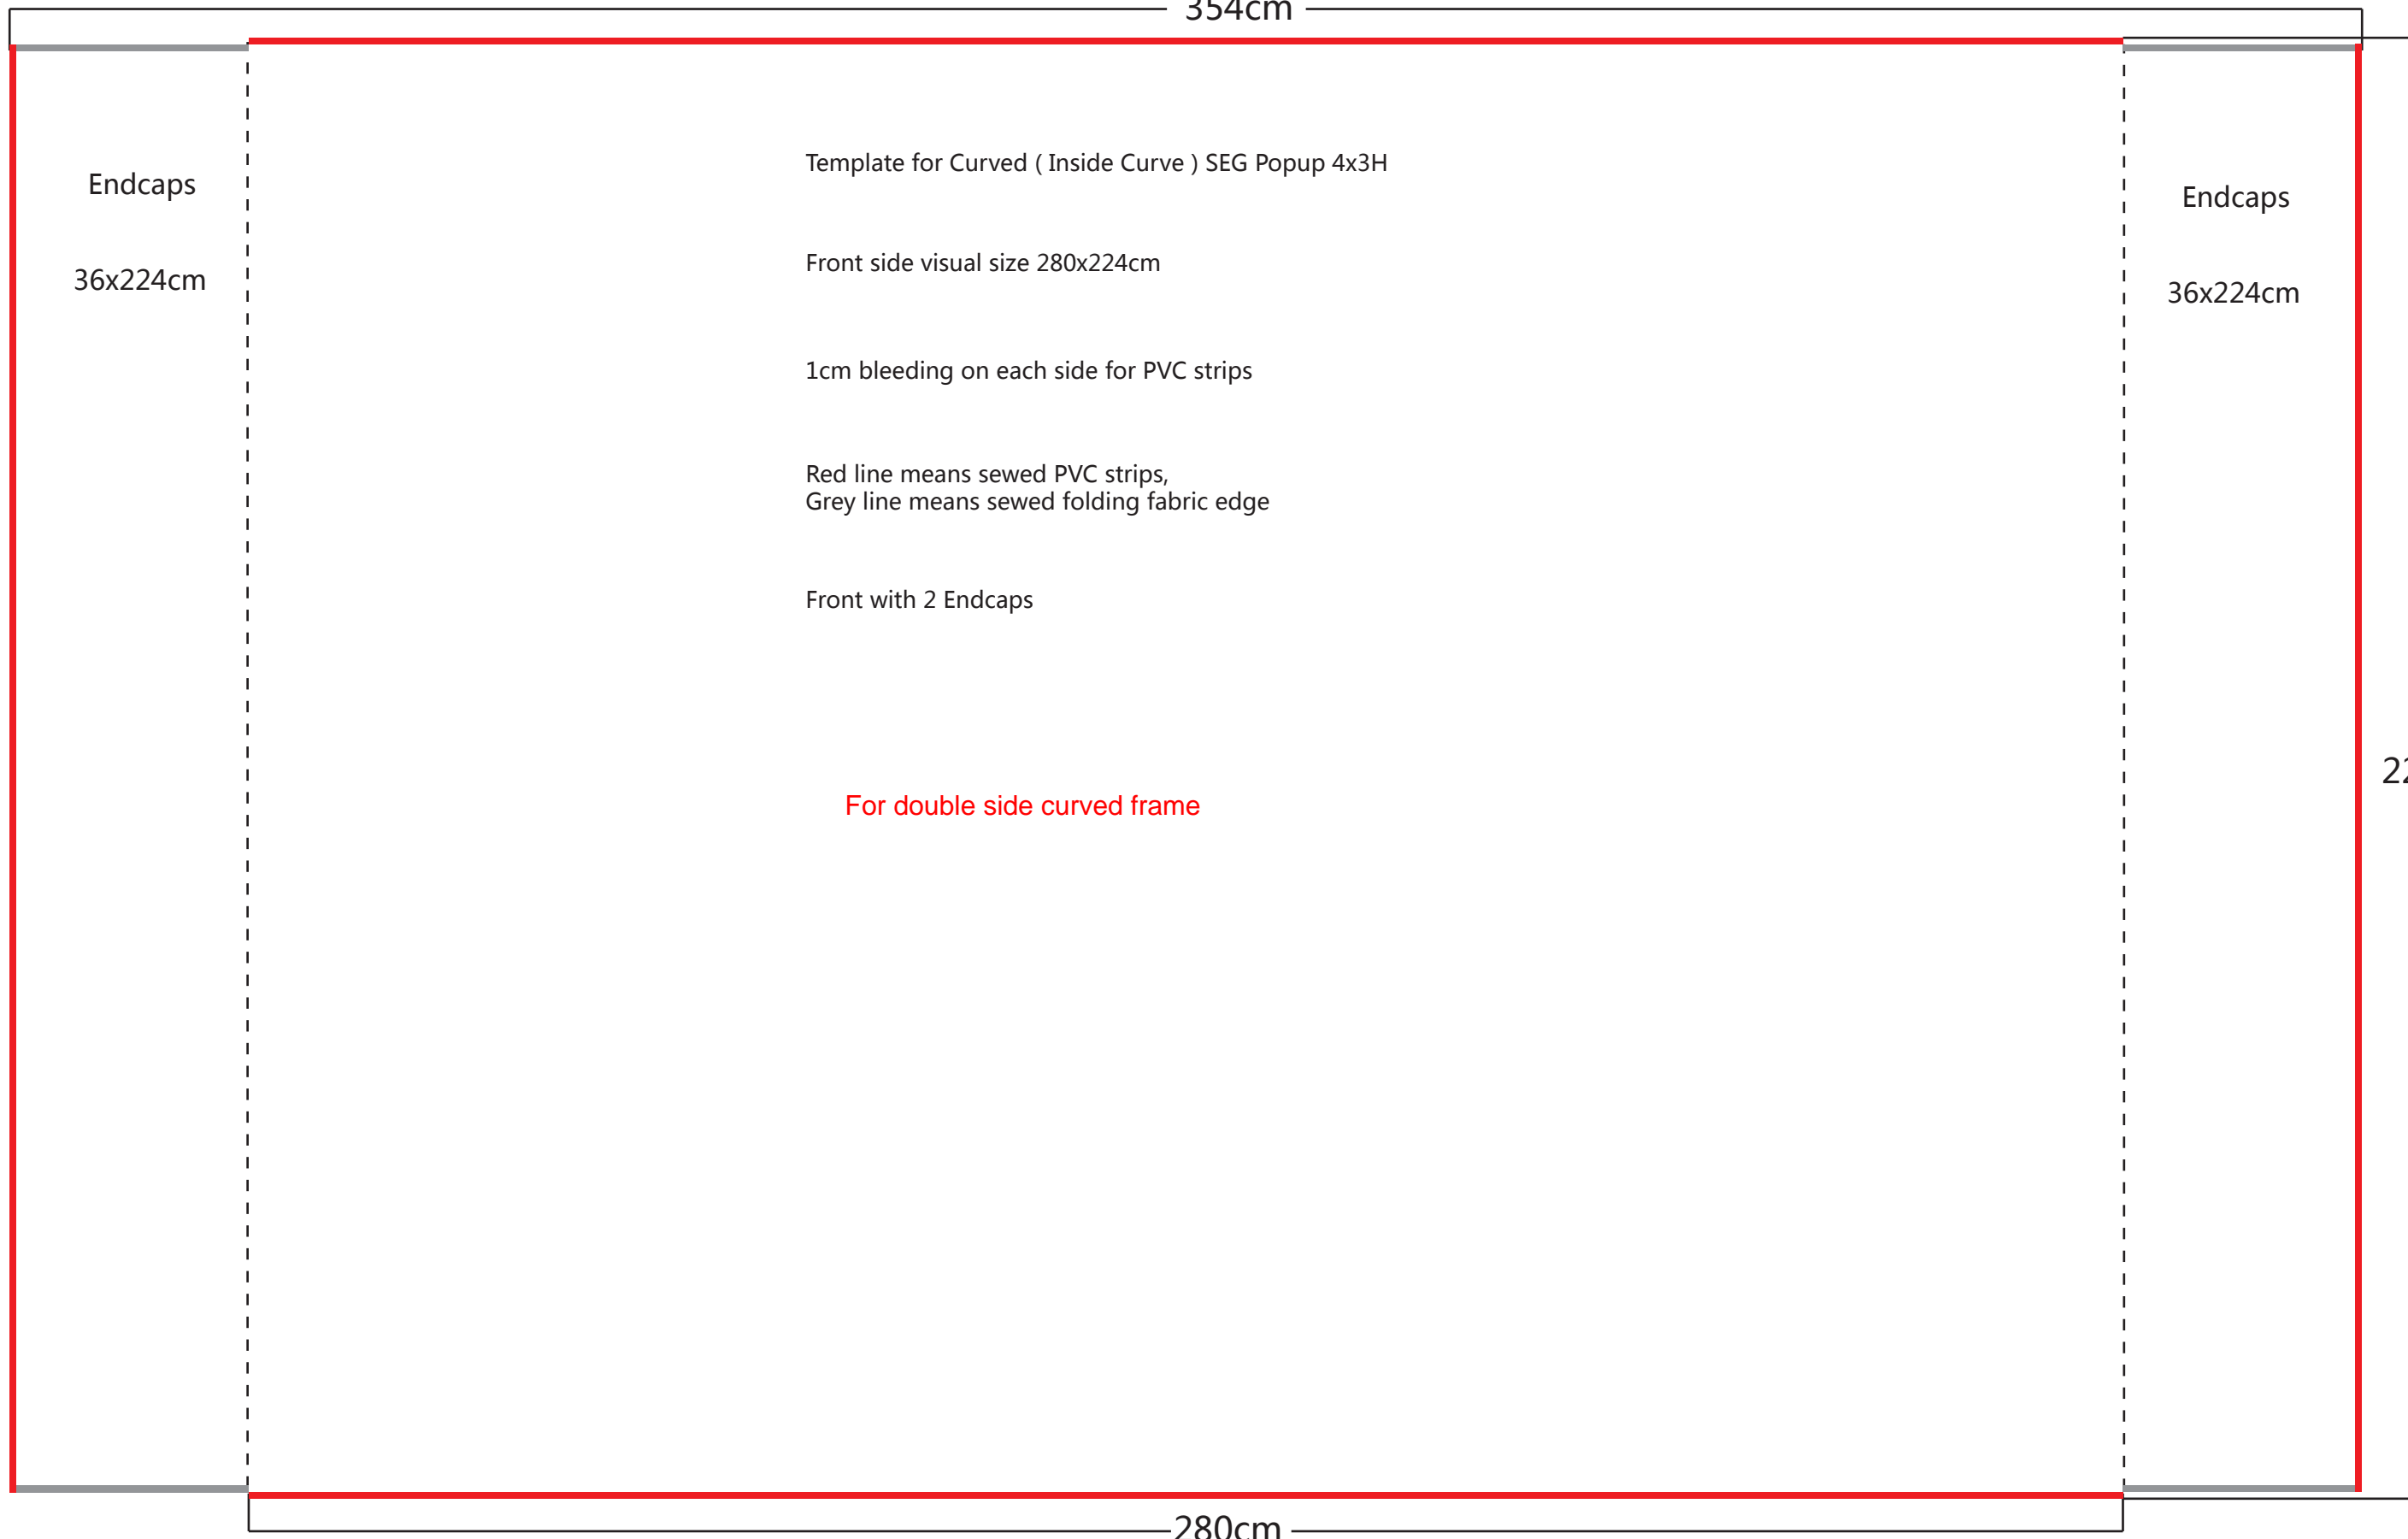

TEX UP CURVED (INSIDE CURVE) POP UP 4x3 (FRONT WITH 2 ENDCAPS) -WITHOUT PADS

**TEX UP CURVED (INSIDE CURVE) POP UP 4x3 (FRONT WITH 2 ENDCAPS)**

354cm

280cm

226cm

Endcaps

36x224cm

Template for Curved ( Inside Curve ) SEG Popup 4x3H

Front side visual size 280x224cm

1cm bleeding on each side for PVC strips

Red line means sewed PVC strips,  
Grey line means sewed folding fabric edge

Front with 2 Endcaps

For double side curved frame

Endcaps

393cm

Endcaps

36x224cm

Template for Curved ( Outside Curve ) SEG Popup 4x3H

Front side visual size 319x224cm

1cm bleeding on each side for PVC strips

Red line means sewed PVC strips,  
Grey line means sewed folding fabric edge

Front with 2 Endcaps

Endcaps

36x224cm

226cm

319cm

For double side curved frame

**TEX UP CURVED (OUTSIDE CURVE) POP UP 4x3 (FRONT+LEFT+RIGHT)**