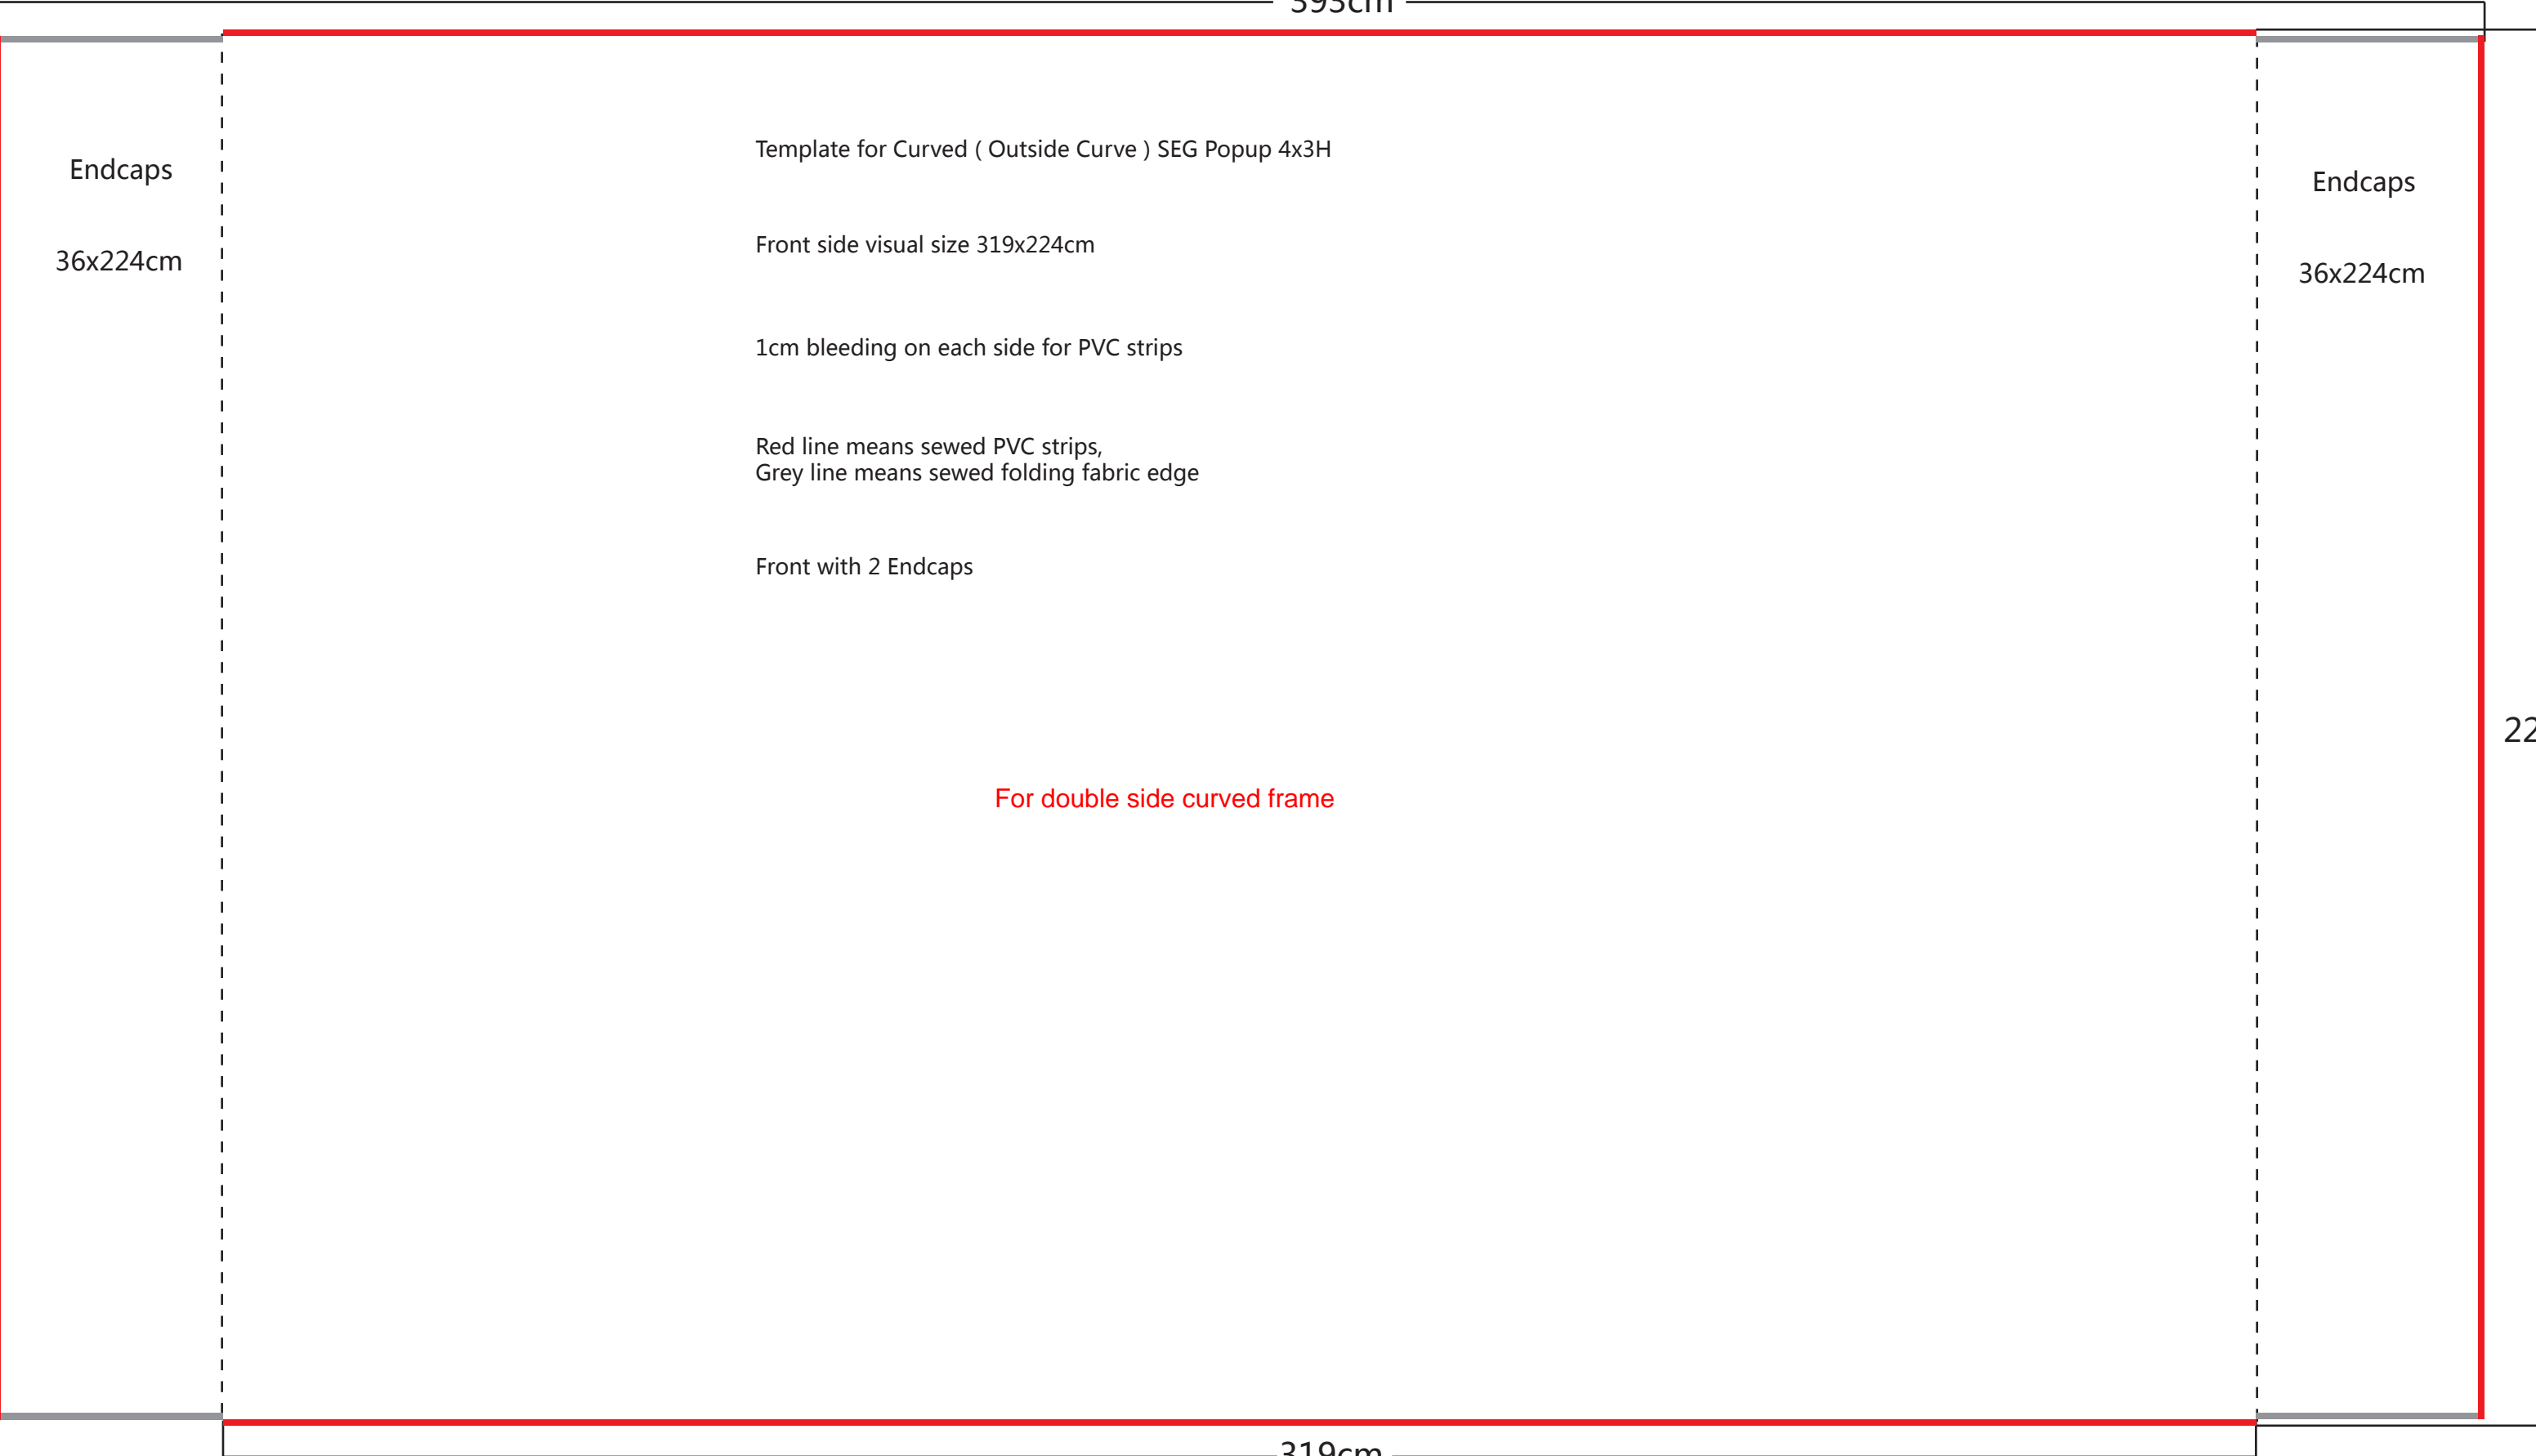

Front side visual size 280x224cm

1cm bleeding on each side for PVC strips

Red line means sewed PVC strips,  
Grey line means sewed folding fabric edge

Front with 2 Endcaps

For double side curved frame

Endcaps

36x224cm

**TEX UP CURVED (INSIDE CURVE) POP UP 4x3 (FRONT+LEFT+RIGHT) - WITHOUT PADS**

TEX UP CURVED (INSIDE CURVE) POP UP 4x3 (FRONT+LEFT+RIGHT)

TEX UP CURVED (OUTSIDE CURVE) POP UP 4x3 (FRONT WITH 2 ENDCAPS)

393cm

Endcaps

36x224cm

Template for Curved ( Outside Curve ) SEG Popup 4x3H

Front side visual size 319x224cm

1cm bleeding on each side for PVC strips

Red line means sewed PVC strips,  
Grey line means sewed folding fabric edge

Front with 2 Endcaps

Endcaps

36x224cm

226cm

319cm

For double side curved frame

**TEX UP CURVED (OUTSIDE CURVE) POP UP 4x3 (FRONT+LEFT+RIGHT)**