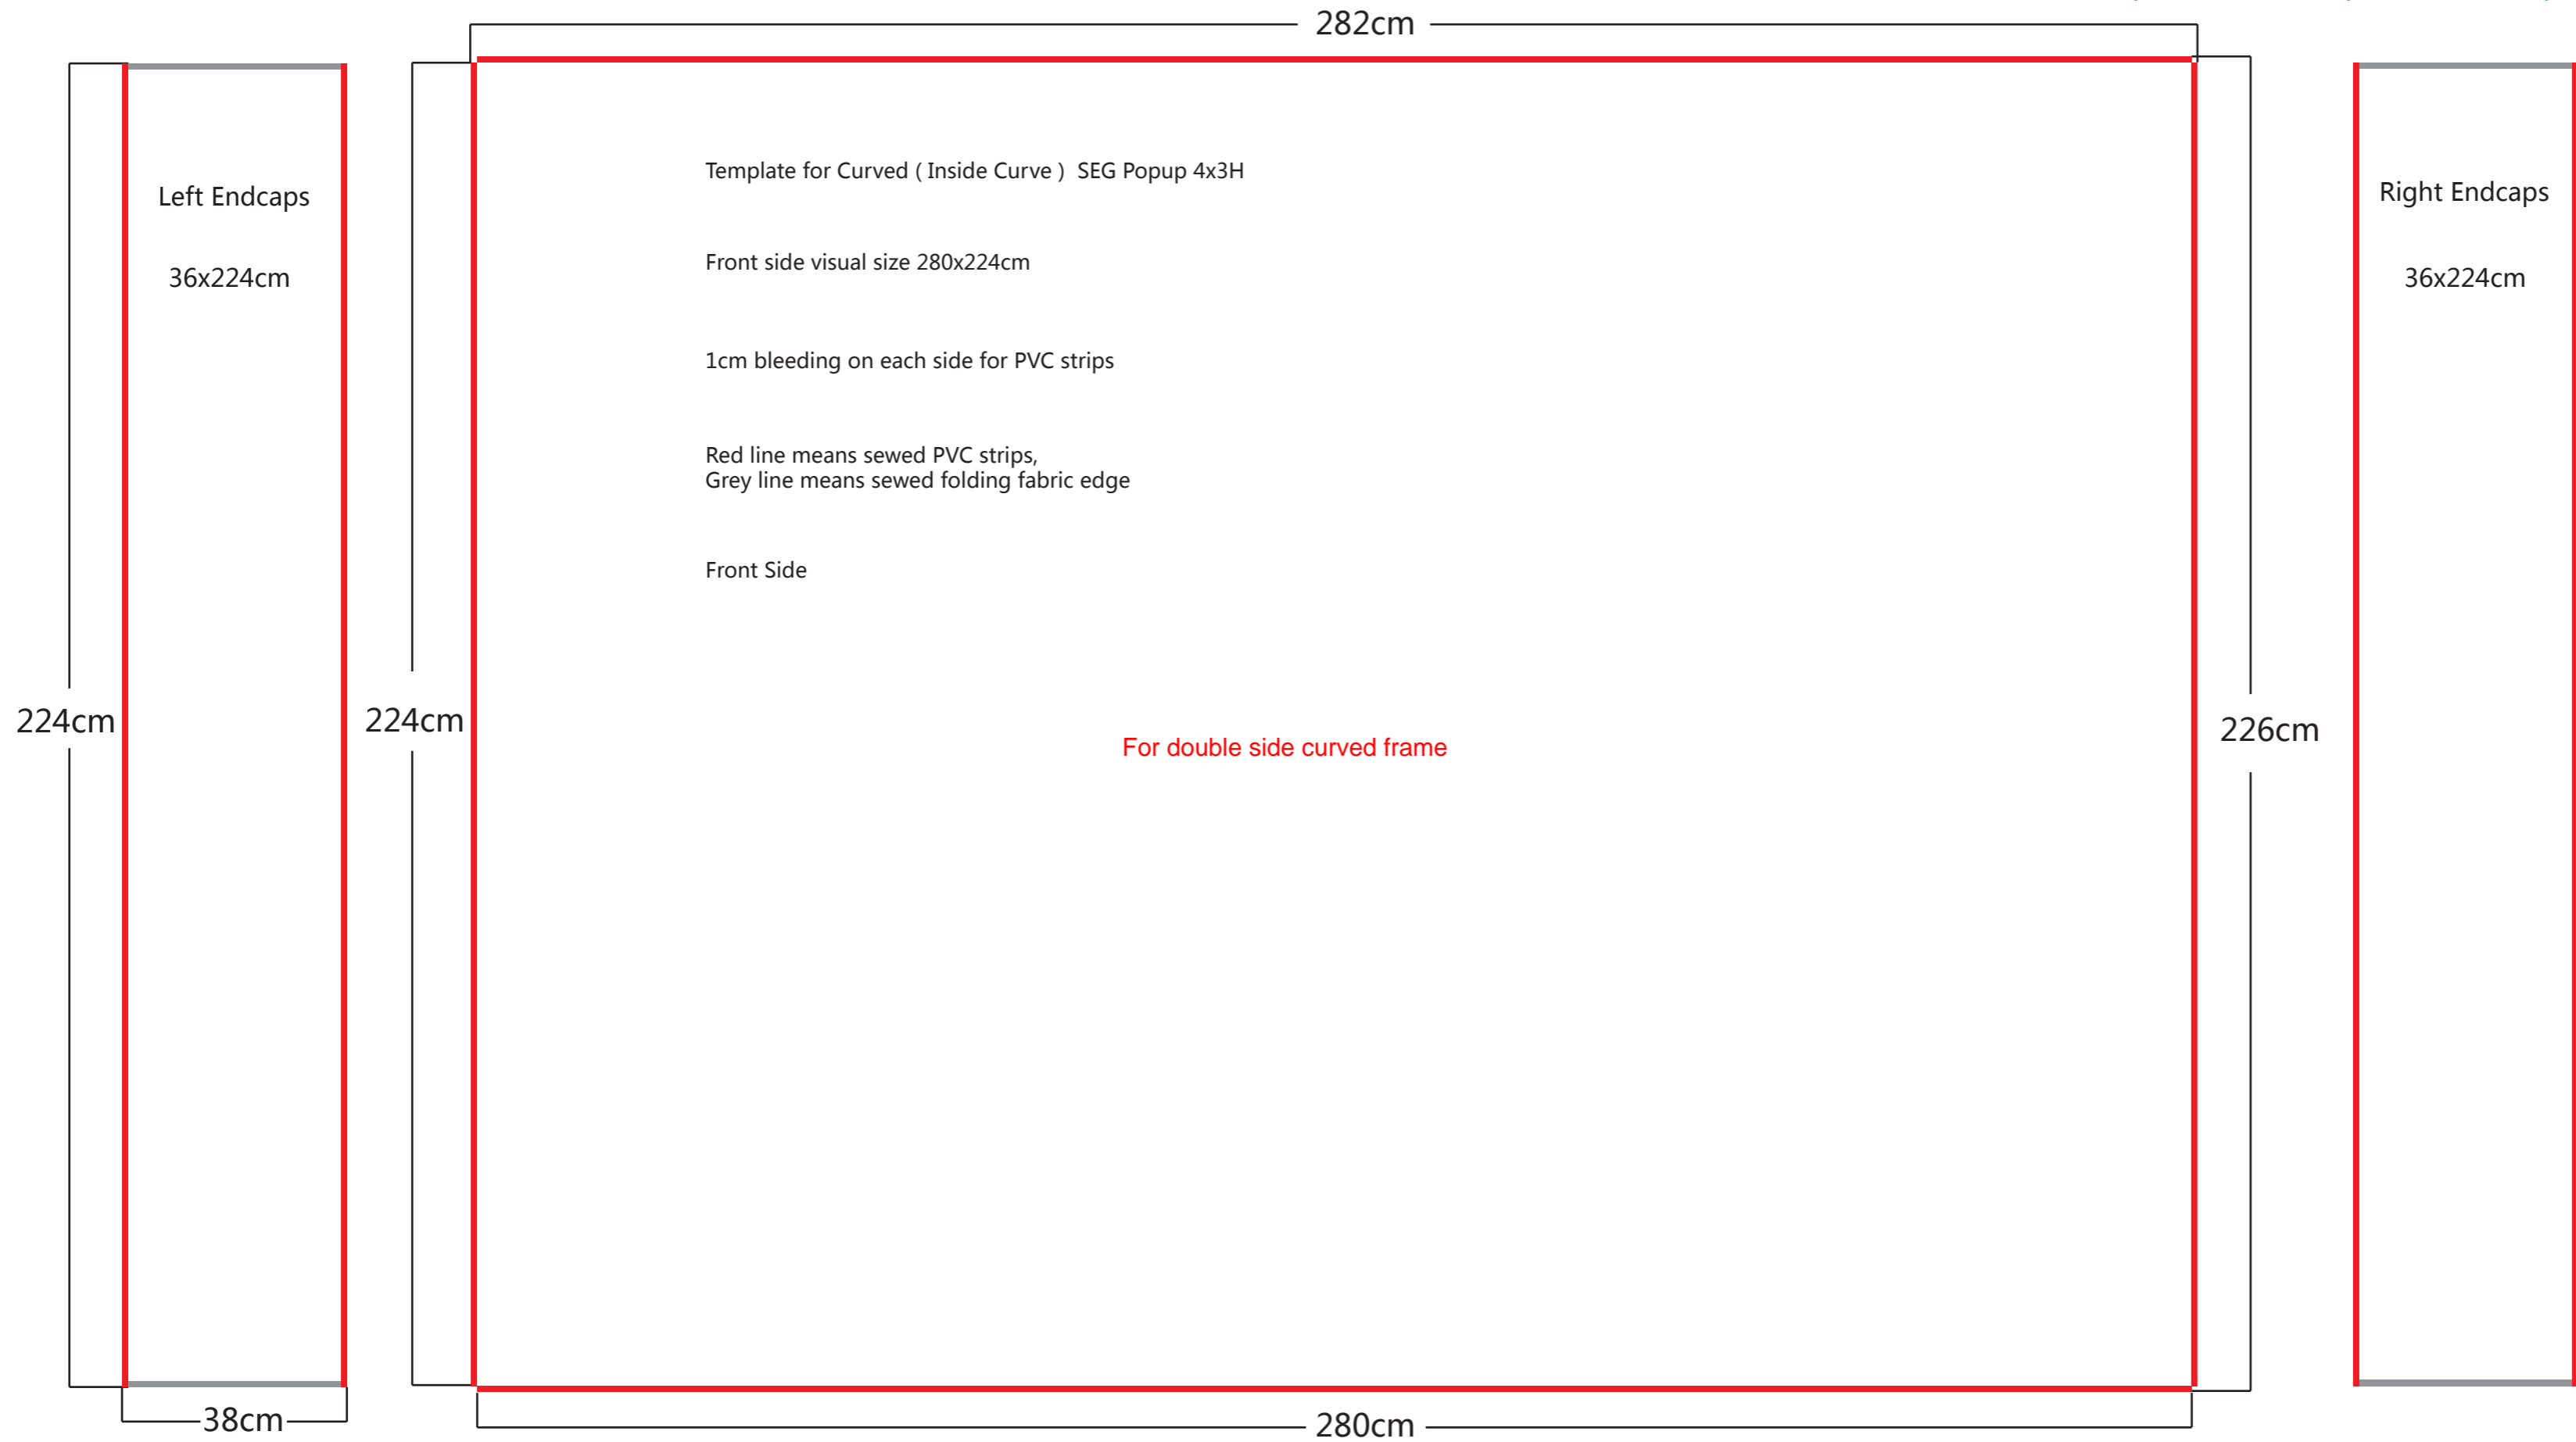

Front side visual size 280x224cm

1cm bleeding on each side for PVC strips

Red line means sewed PVC strips,  
Grey line means sewed folding fabric edge

Front with 2 Endcaps

For double side curved frame

Endcaps

36x224cm

**TEX UP CURVED (INSIDE CURVE) POP UP 4x3 (FRONT+LEFT+RIGHT) - WITHOUT PADS**

TEX UP CURVED (INSIDE CURVE) POP UP 4x3 (FRONT+LEFT+RIGHT)

TEX UP CURVED (OUTSIDE CURVE) POP UP 4x3 (FRONT WITH 2 ENDCAPS)

393cm

Endcaps

36x224cm

Template for Curved ( Outside Curve ) SEG Popup 4x3H

Front side visual size 319x224cm

1cm bleeding on each side for PVC strips

Red line means sewed PVC strips,  
Grey line means sewed folding fabric edge

Front with 2 Endcaps

Endcaps

36x224cm

226cm

319cm

For double side curved frame

**TEX UP CURVED (OUTSIDE CURVE) POP UP 4x3 (FRONT+LEFT+RIGHT)**