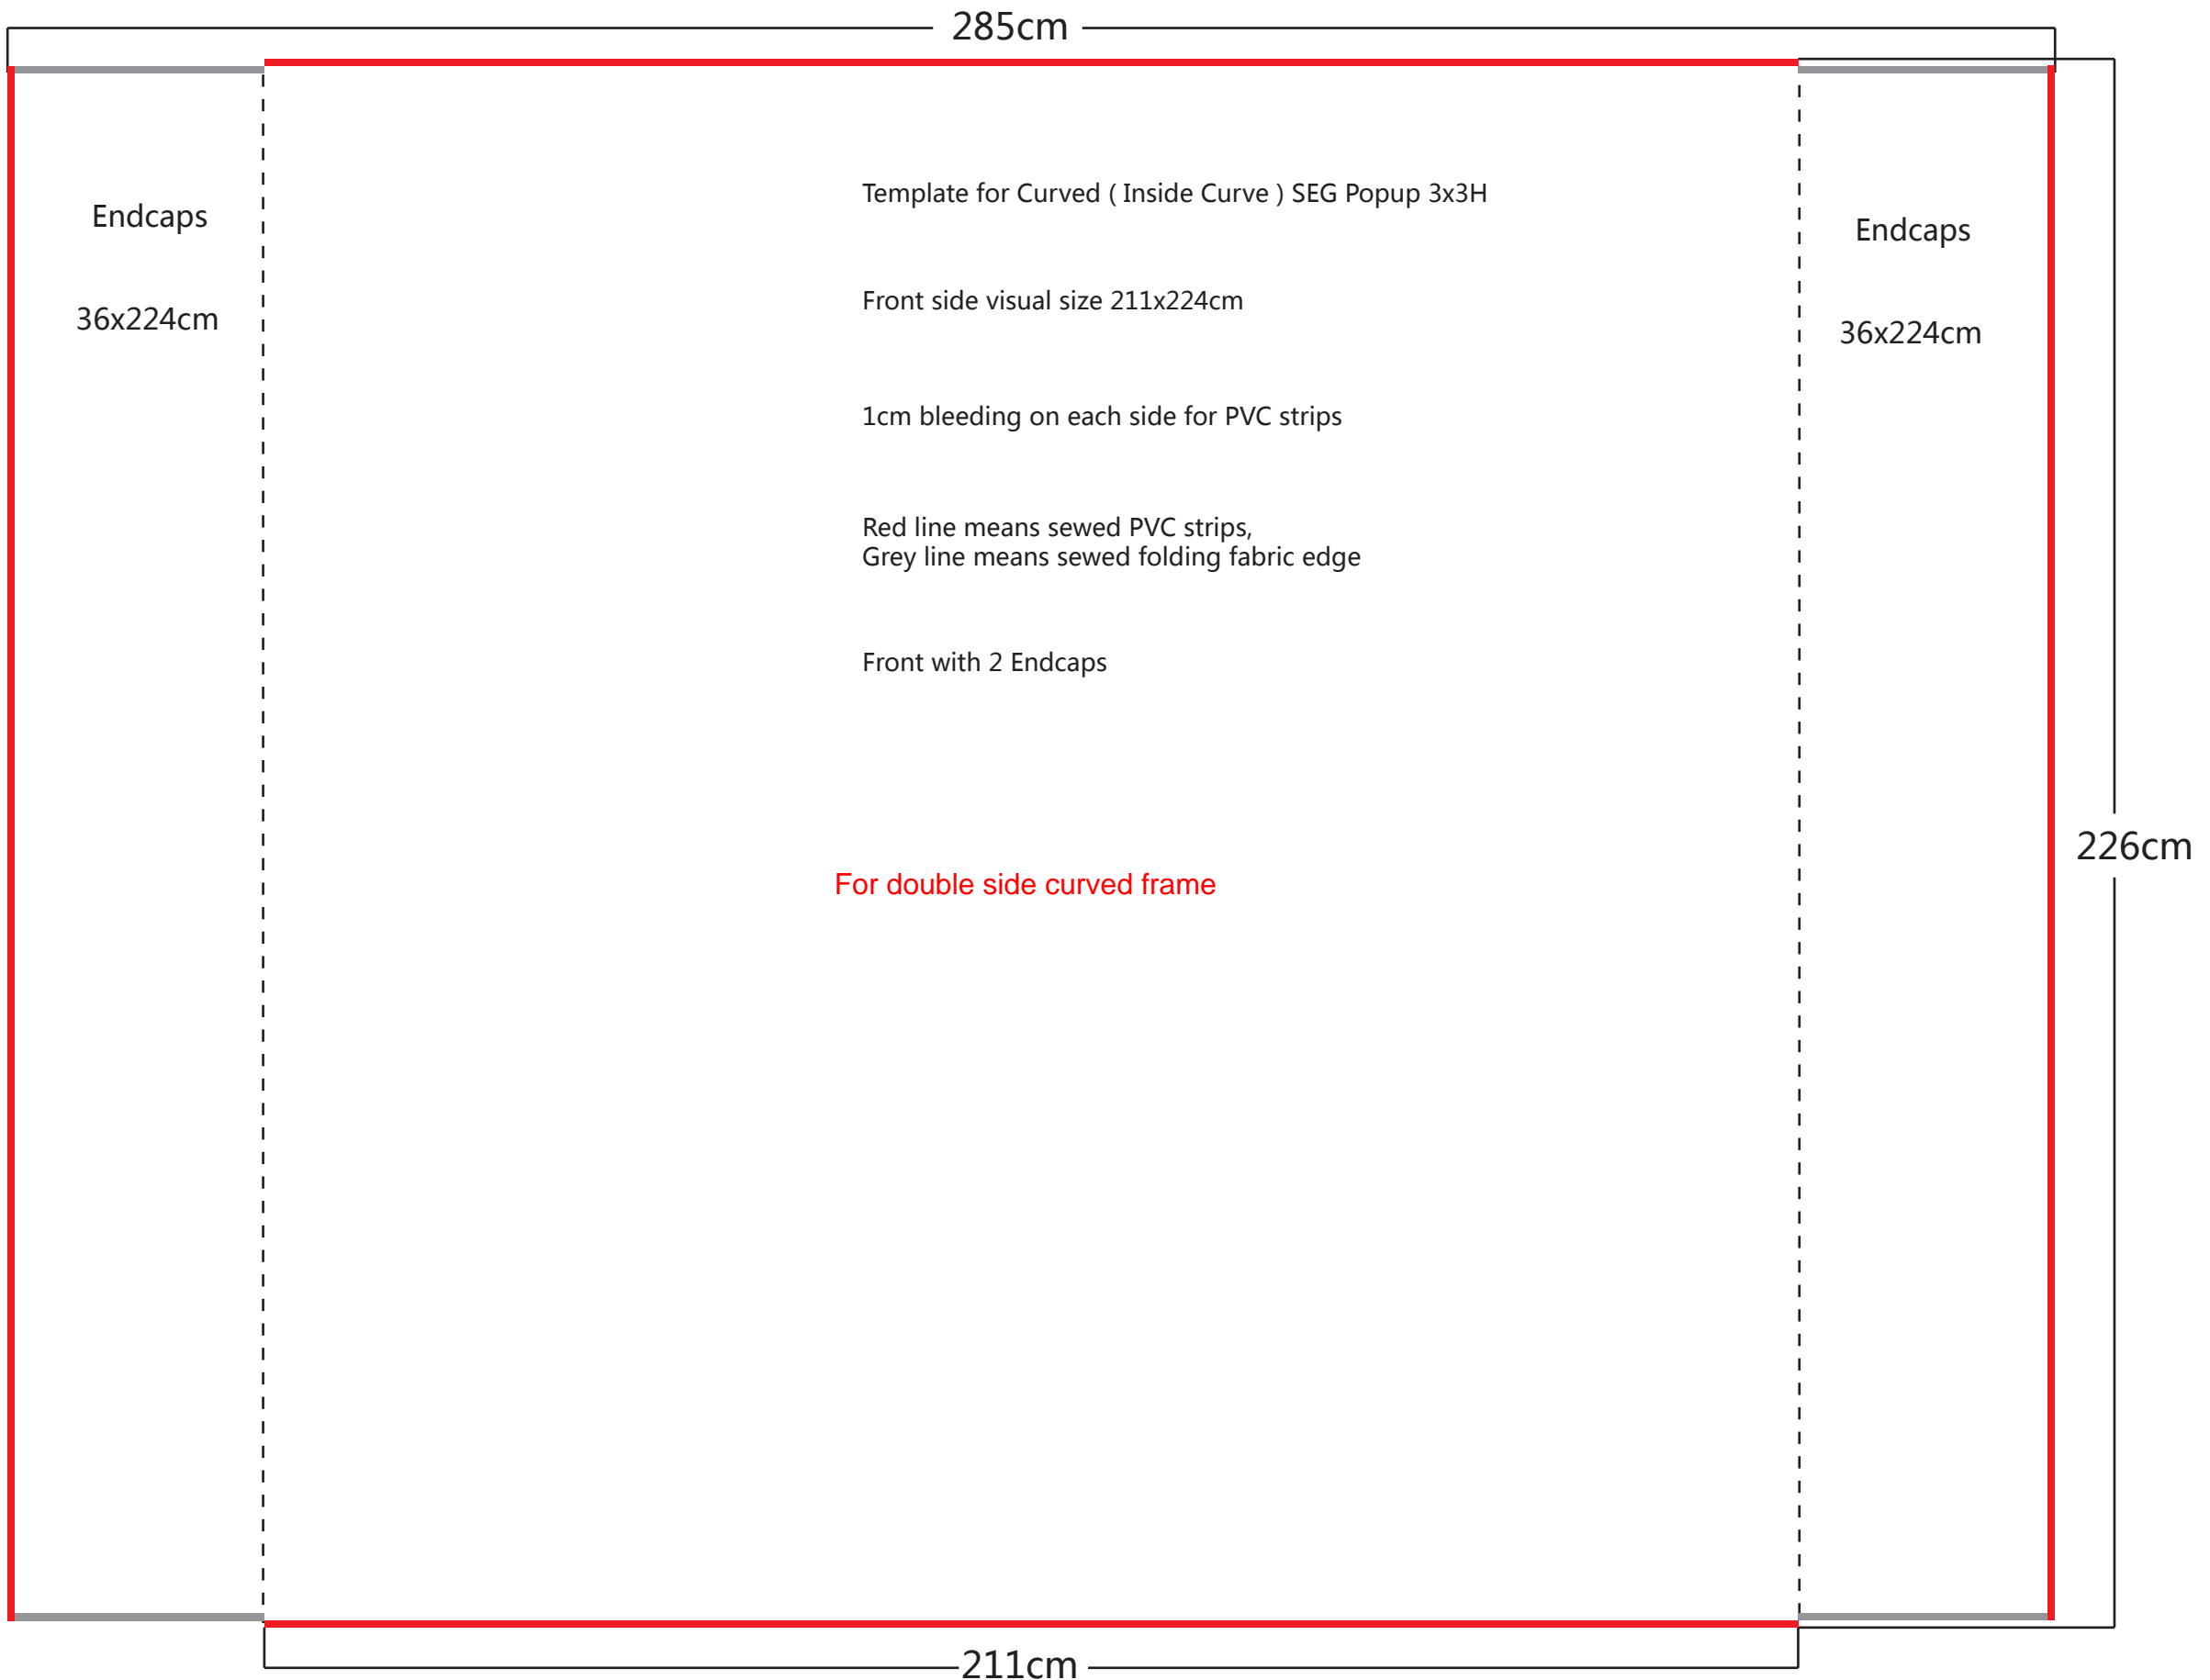

TEX UP CURVED (OUTSIDE CURVE) POP UP 3x3H (Front with 2 Endcaps)

TEX UP CURVED (OUTSIDE CURVE) POP UP 3x3H (Front + Left + Right)

TEX UP CURVED (INSIDE CURVE) POP UP 3x3H (Front with 2 Endcaps)

TEX UP CURVED (INSIDE CURVE) POP UP 3x3H (Front+Left+Right)

TEX UP CURVED (INSIDE CURVE) POP UP 3x3H (Front with 2 Endcaps)

285cm

Endcaps

36x224cm

Template for Curved (Inside Curve) SEG Popup 3x3H

Front side visual size 211x224cm

1cm bleeding on each side for PVC strips

Red line means sewed PVC strips,
Grey line means sewed folding fabric edge

Front with 2 Endcaps

For double side curved frame

Endcaps

36x224cm

226cm

211cm

TEX UP CURVED (INSIDE CURVE) POP UP 3x3H (Front+Left+Right) - without Pads