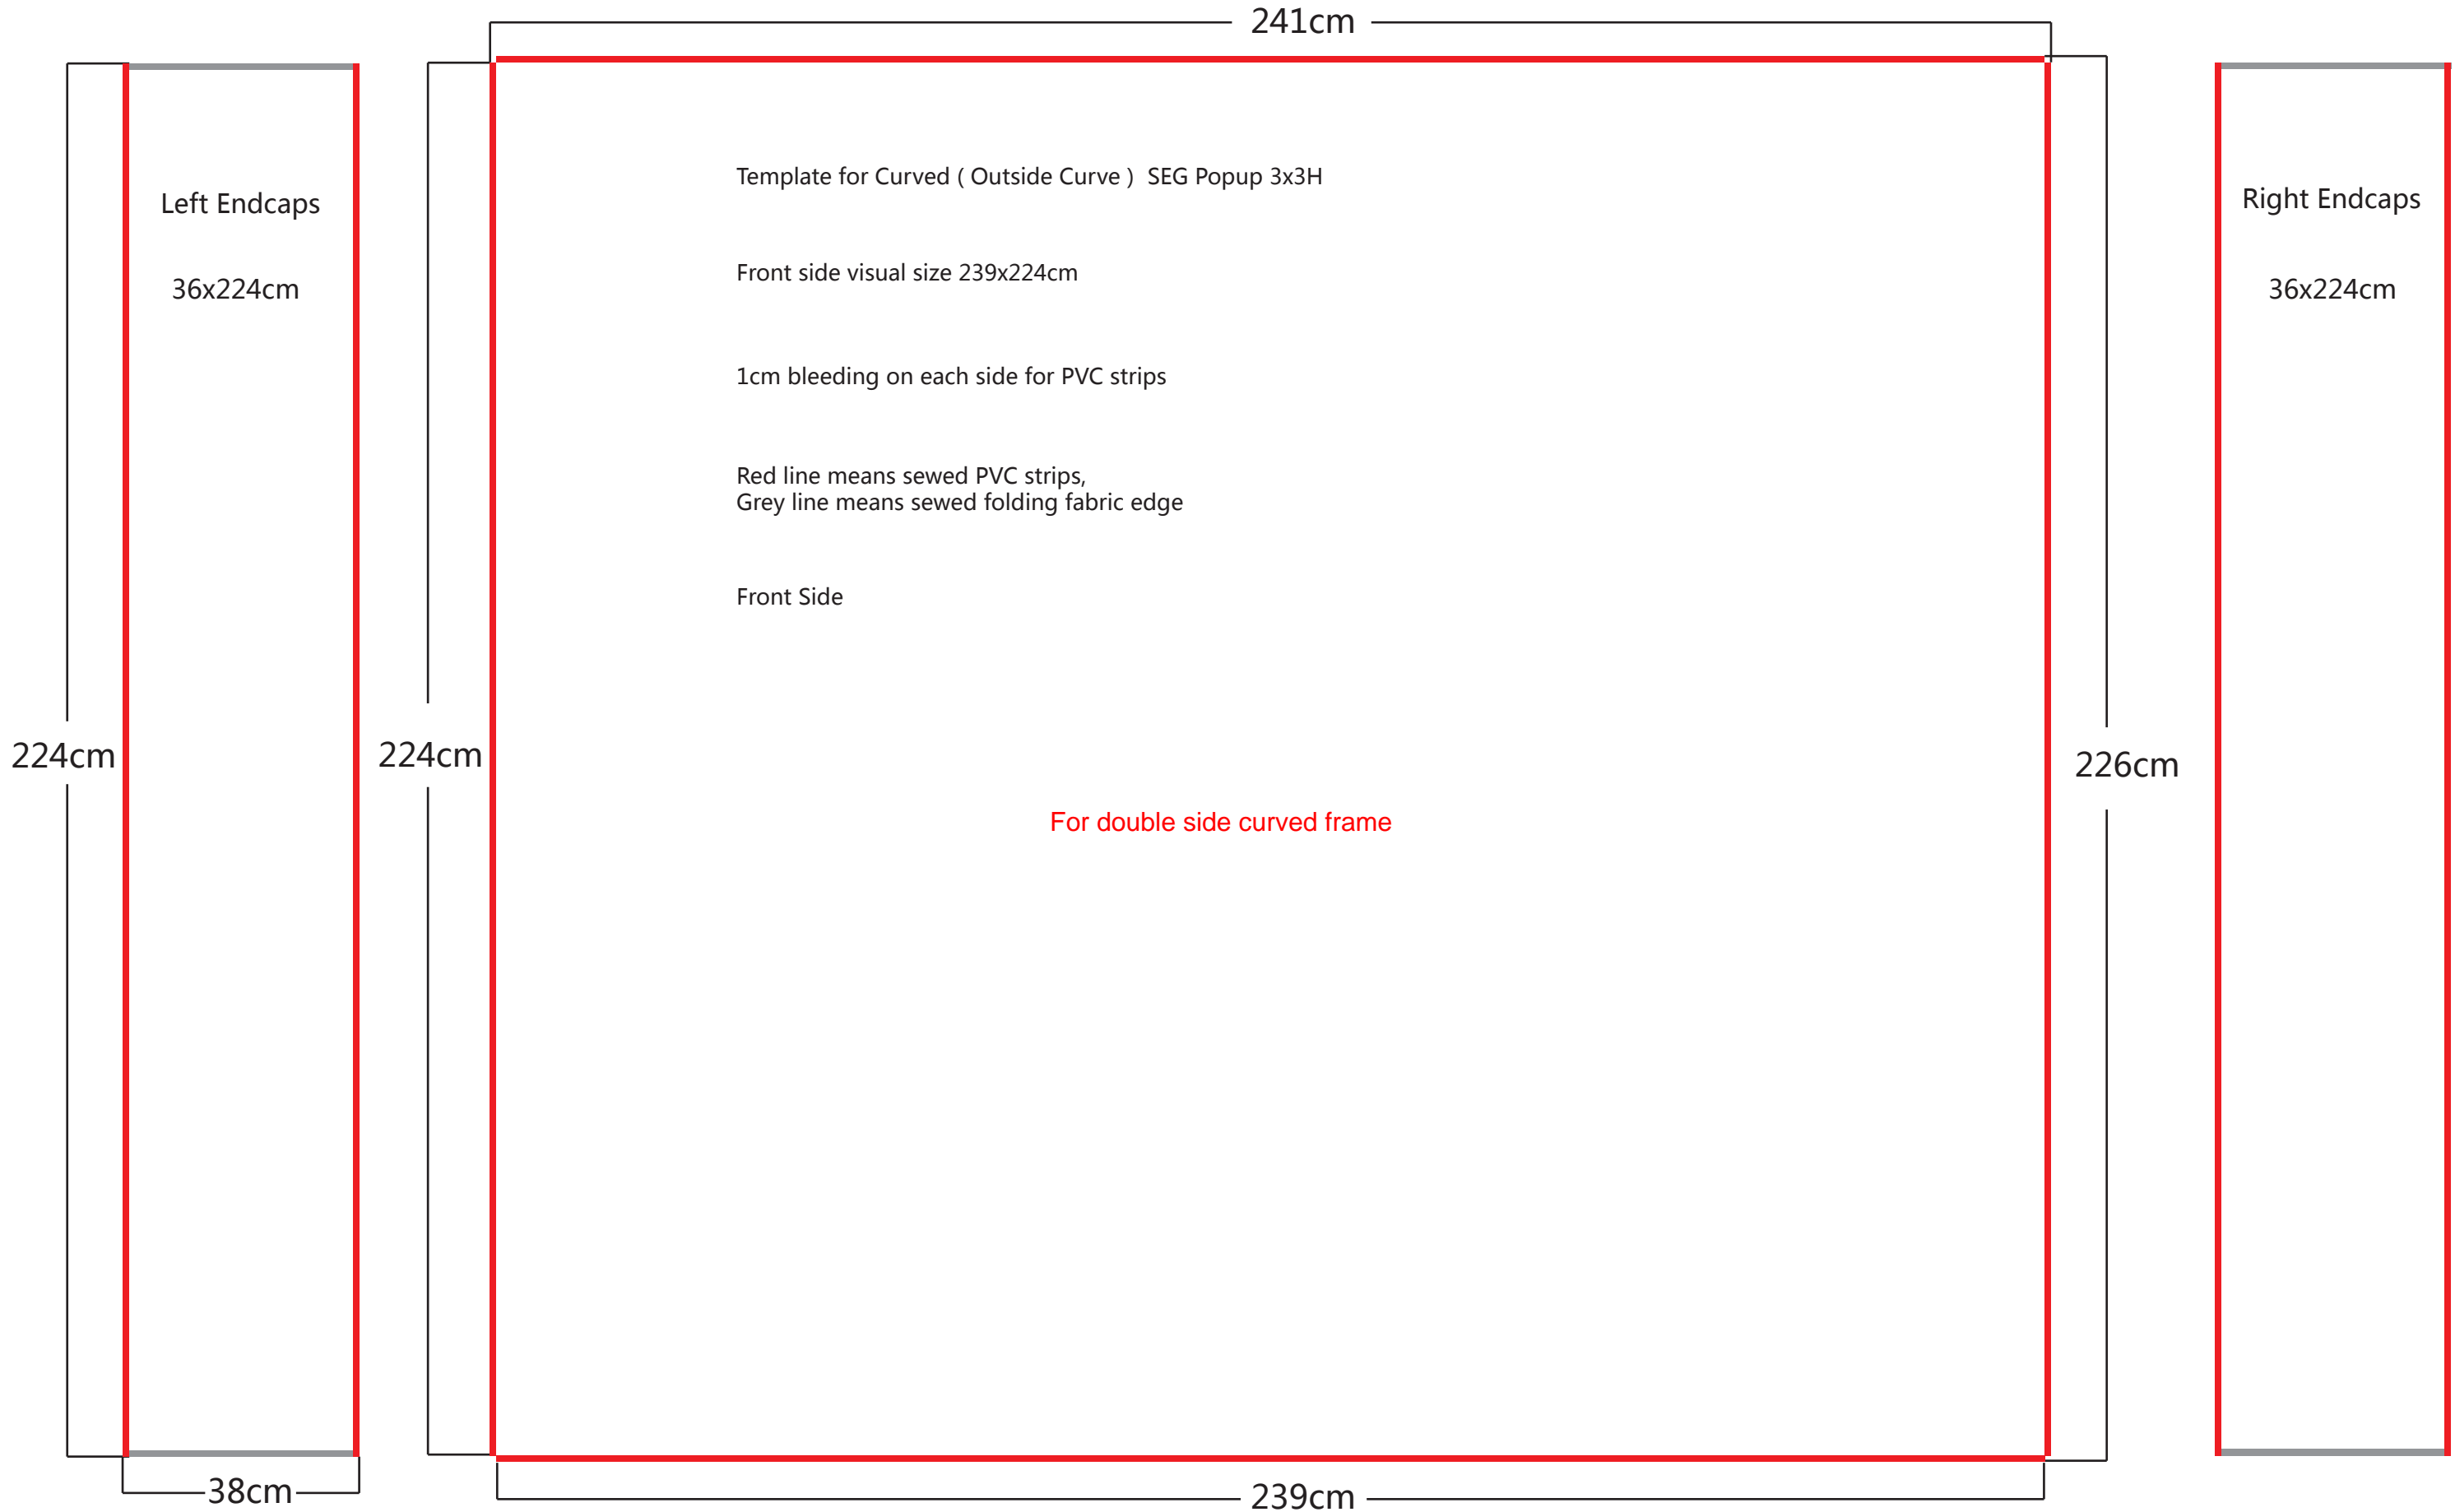

TEX UP CURVED (OUTSIDE CURVE) POP UP 3x3H (Front with 2 Endcaps)

TEX UP CURVED (OUTSIDE CURVE) POP UP 3x3H (Front + Left + Right)

TEX UP CURVED (INSIDE CURVE) POP UP 3x3H (Front with 2 Endcaps)

TEX UP CURVED (INSIDE CURVE) POP UP 3x3H (Front+Left+Right)

TEX UP CURVED (INSIDE CURVE) POP UP 3x3H (Front with 2 Endcaps)

285cm

Endcaps

36x224cm

Template for Curved (Inside Curve) SEG Popup 3x3H

Front side visual size 211x224cm

1cm bleeding on each side for PVC strips

Red line means sewed PVC strips,
Grey line means sewed folding fabric edge

Front with 2 Endcaps

For double side curved frame

Endcaps

36x224cm

226cm

211cm

TEX UP CURVED (INSIDE CURVE) POP UP 3x3H (Front+Left+Right) - without Pads