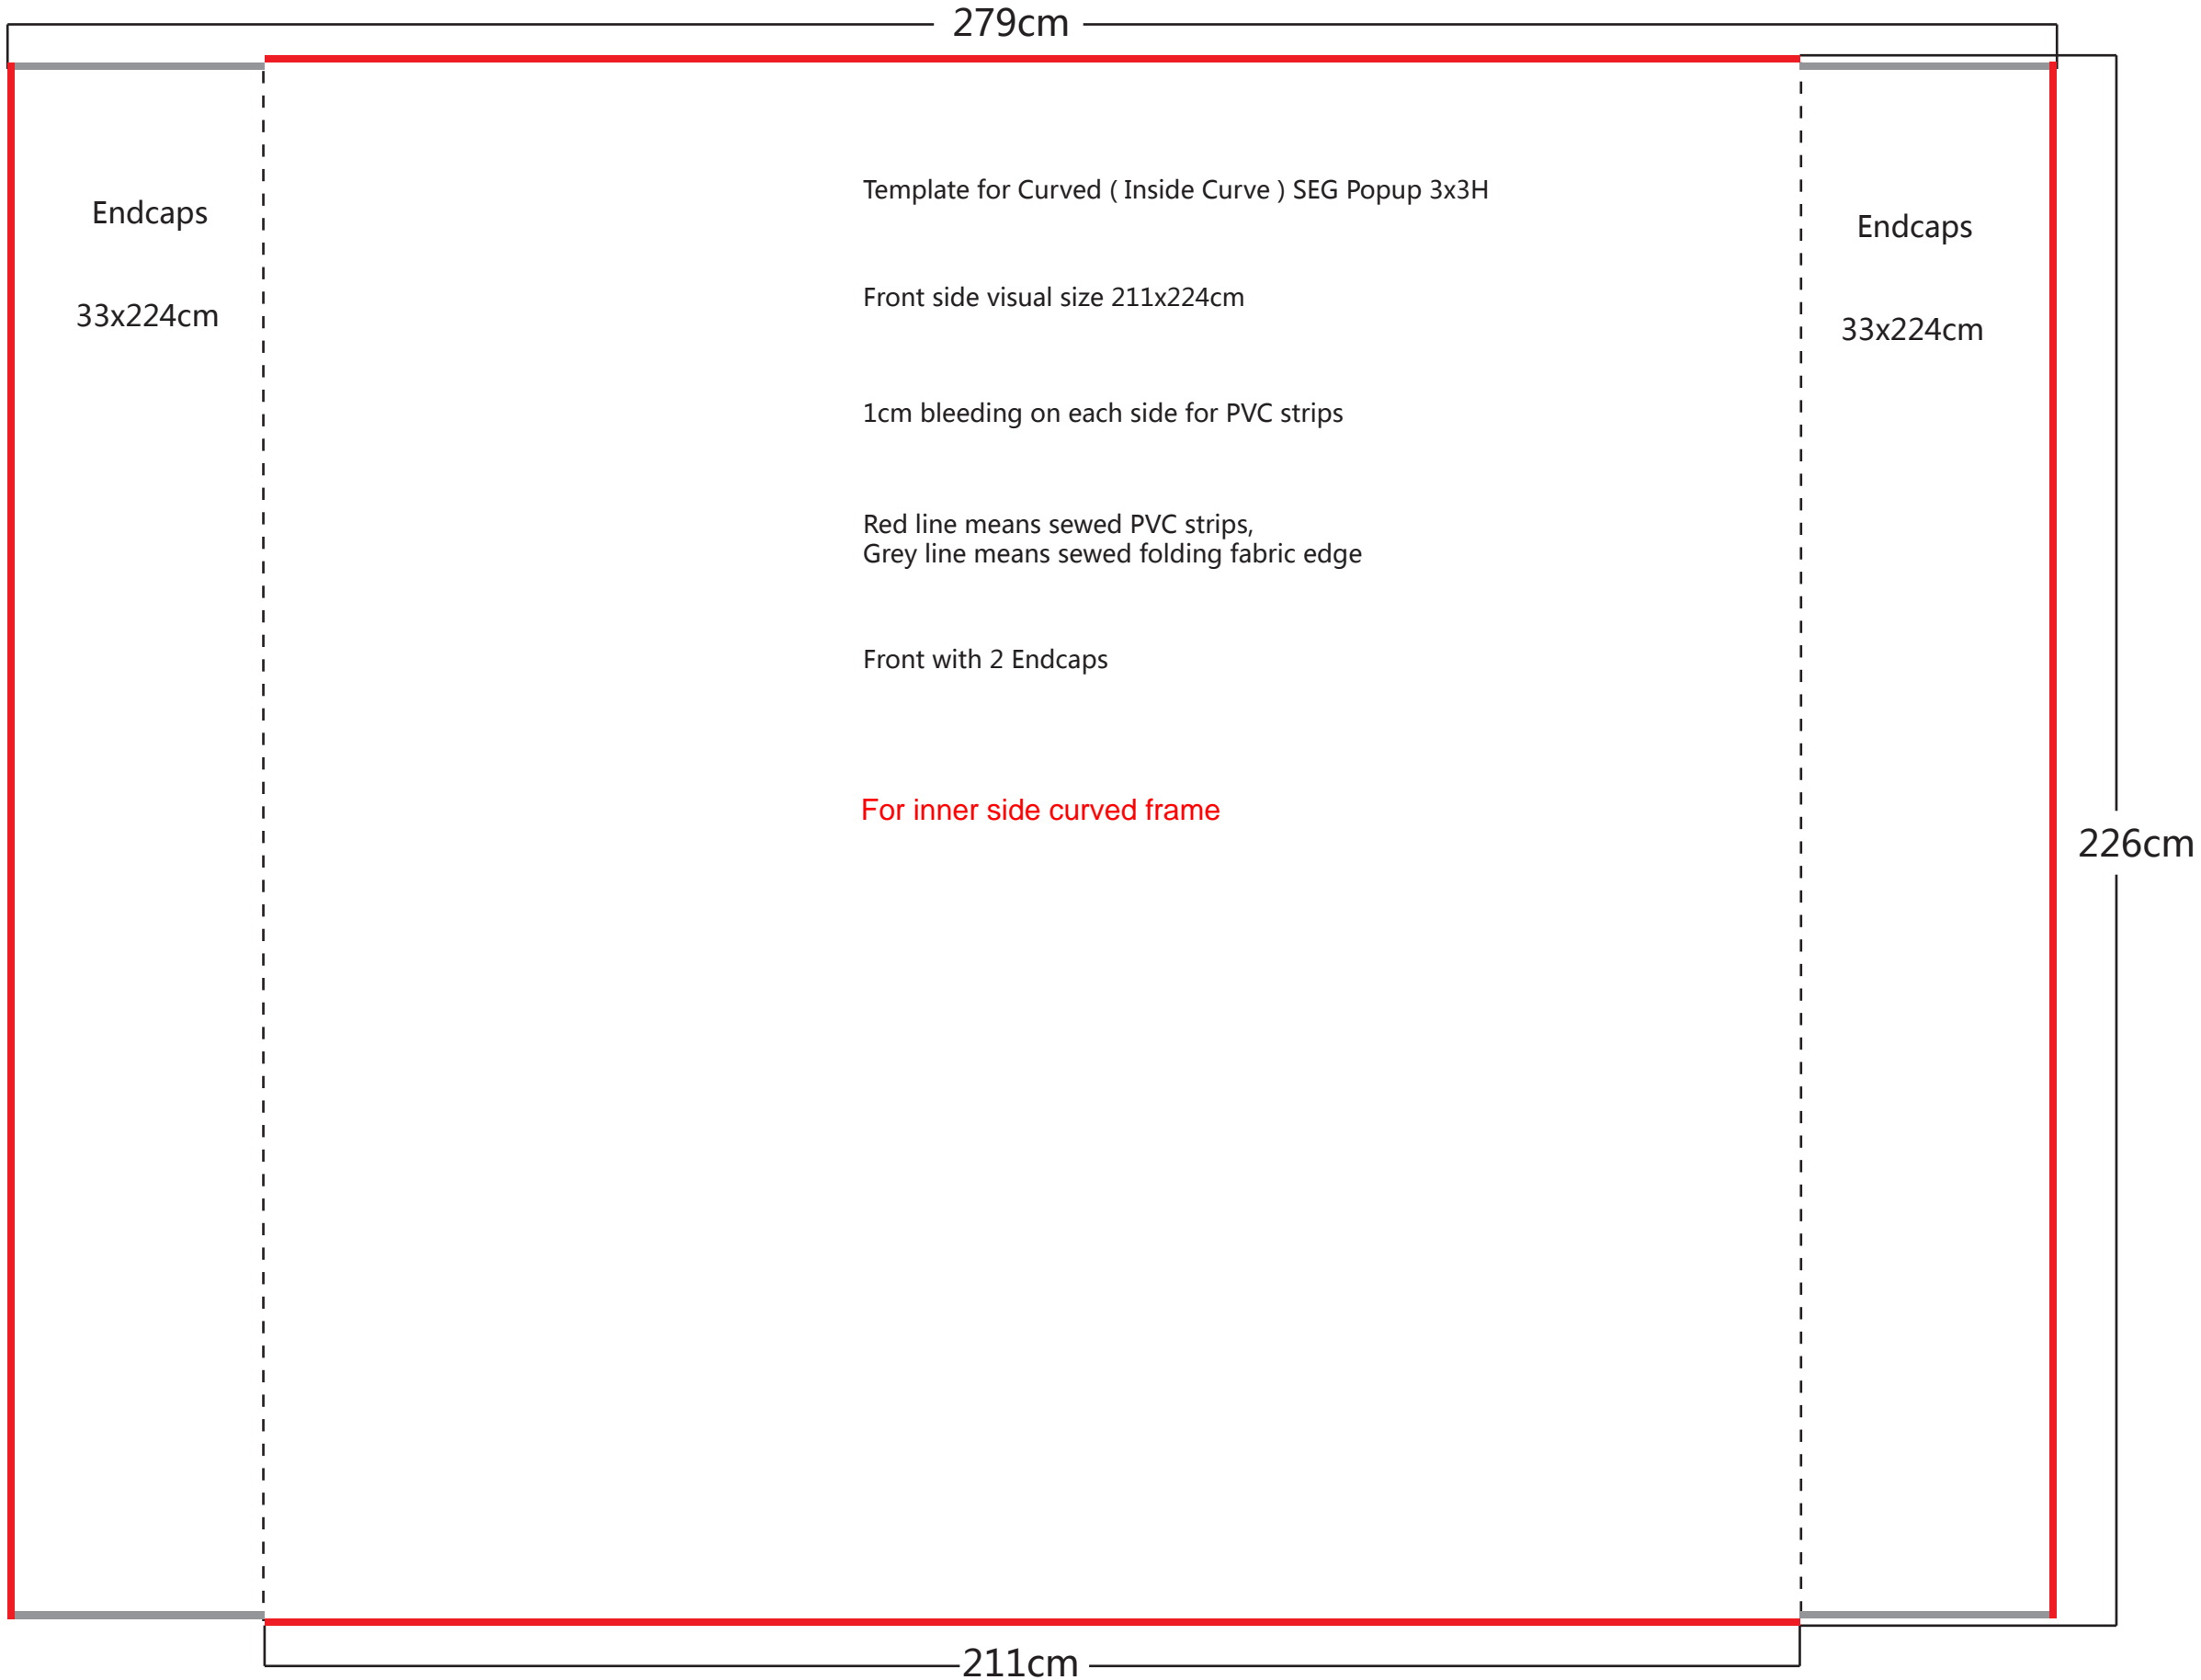

TEX UP CURVED (OUTSIDE CURVE) POP UP 3x3H (Front with 2 Endcaps)

TEX UP CURVED (OUTSIDE CURVE) POP UP 3x3H (Front + Left + Right)

TEX UP CURVED (INSIDE CURVE) POP UP 3x3H (Front with 2 Endcaps)

TEX UP CURVED (INSIDE CURVE) POP UP 3x3H (Front+Left+Right)

TEX UP CURVED (INSIDE CURVE) POP UP 3x3H (Front with 2 Endcaps)

285cm

Endcaps

36x224cm

Template for Curved (Inside Curve) SEG Popup 3x3H

Front side visual size 211x224cm

1cm bleeding on each side for PVC strips

Red line means sewed PVC strips,
Grey line means sewed folding fabric edge

Front with 2 Endcaps

For double side curved frame

Endcaps

36x224cm

226cm

211cm

TEX UP CURVED (INSIDE CURVE) POP UP 3x3H (Front+Left+Right) - without Pads