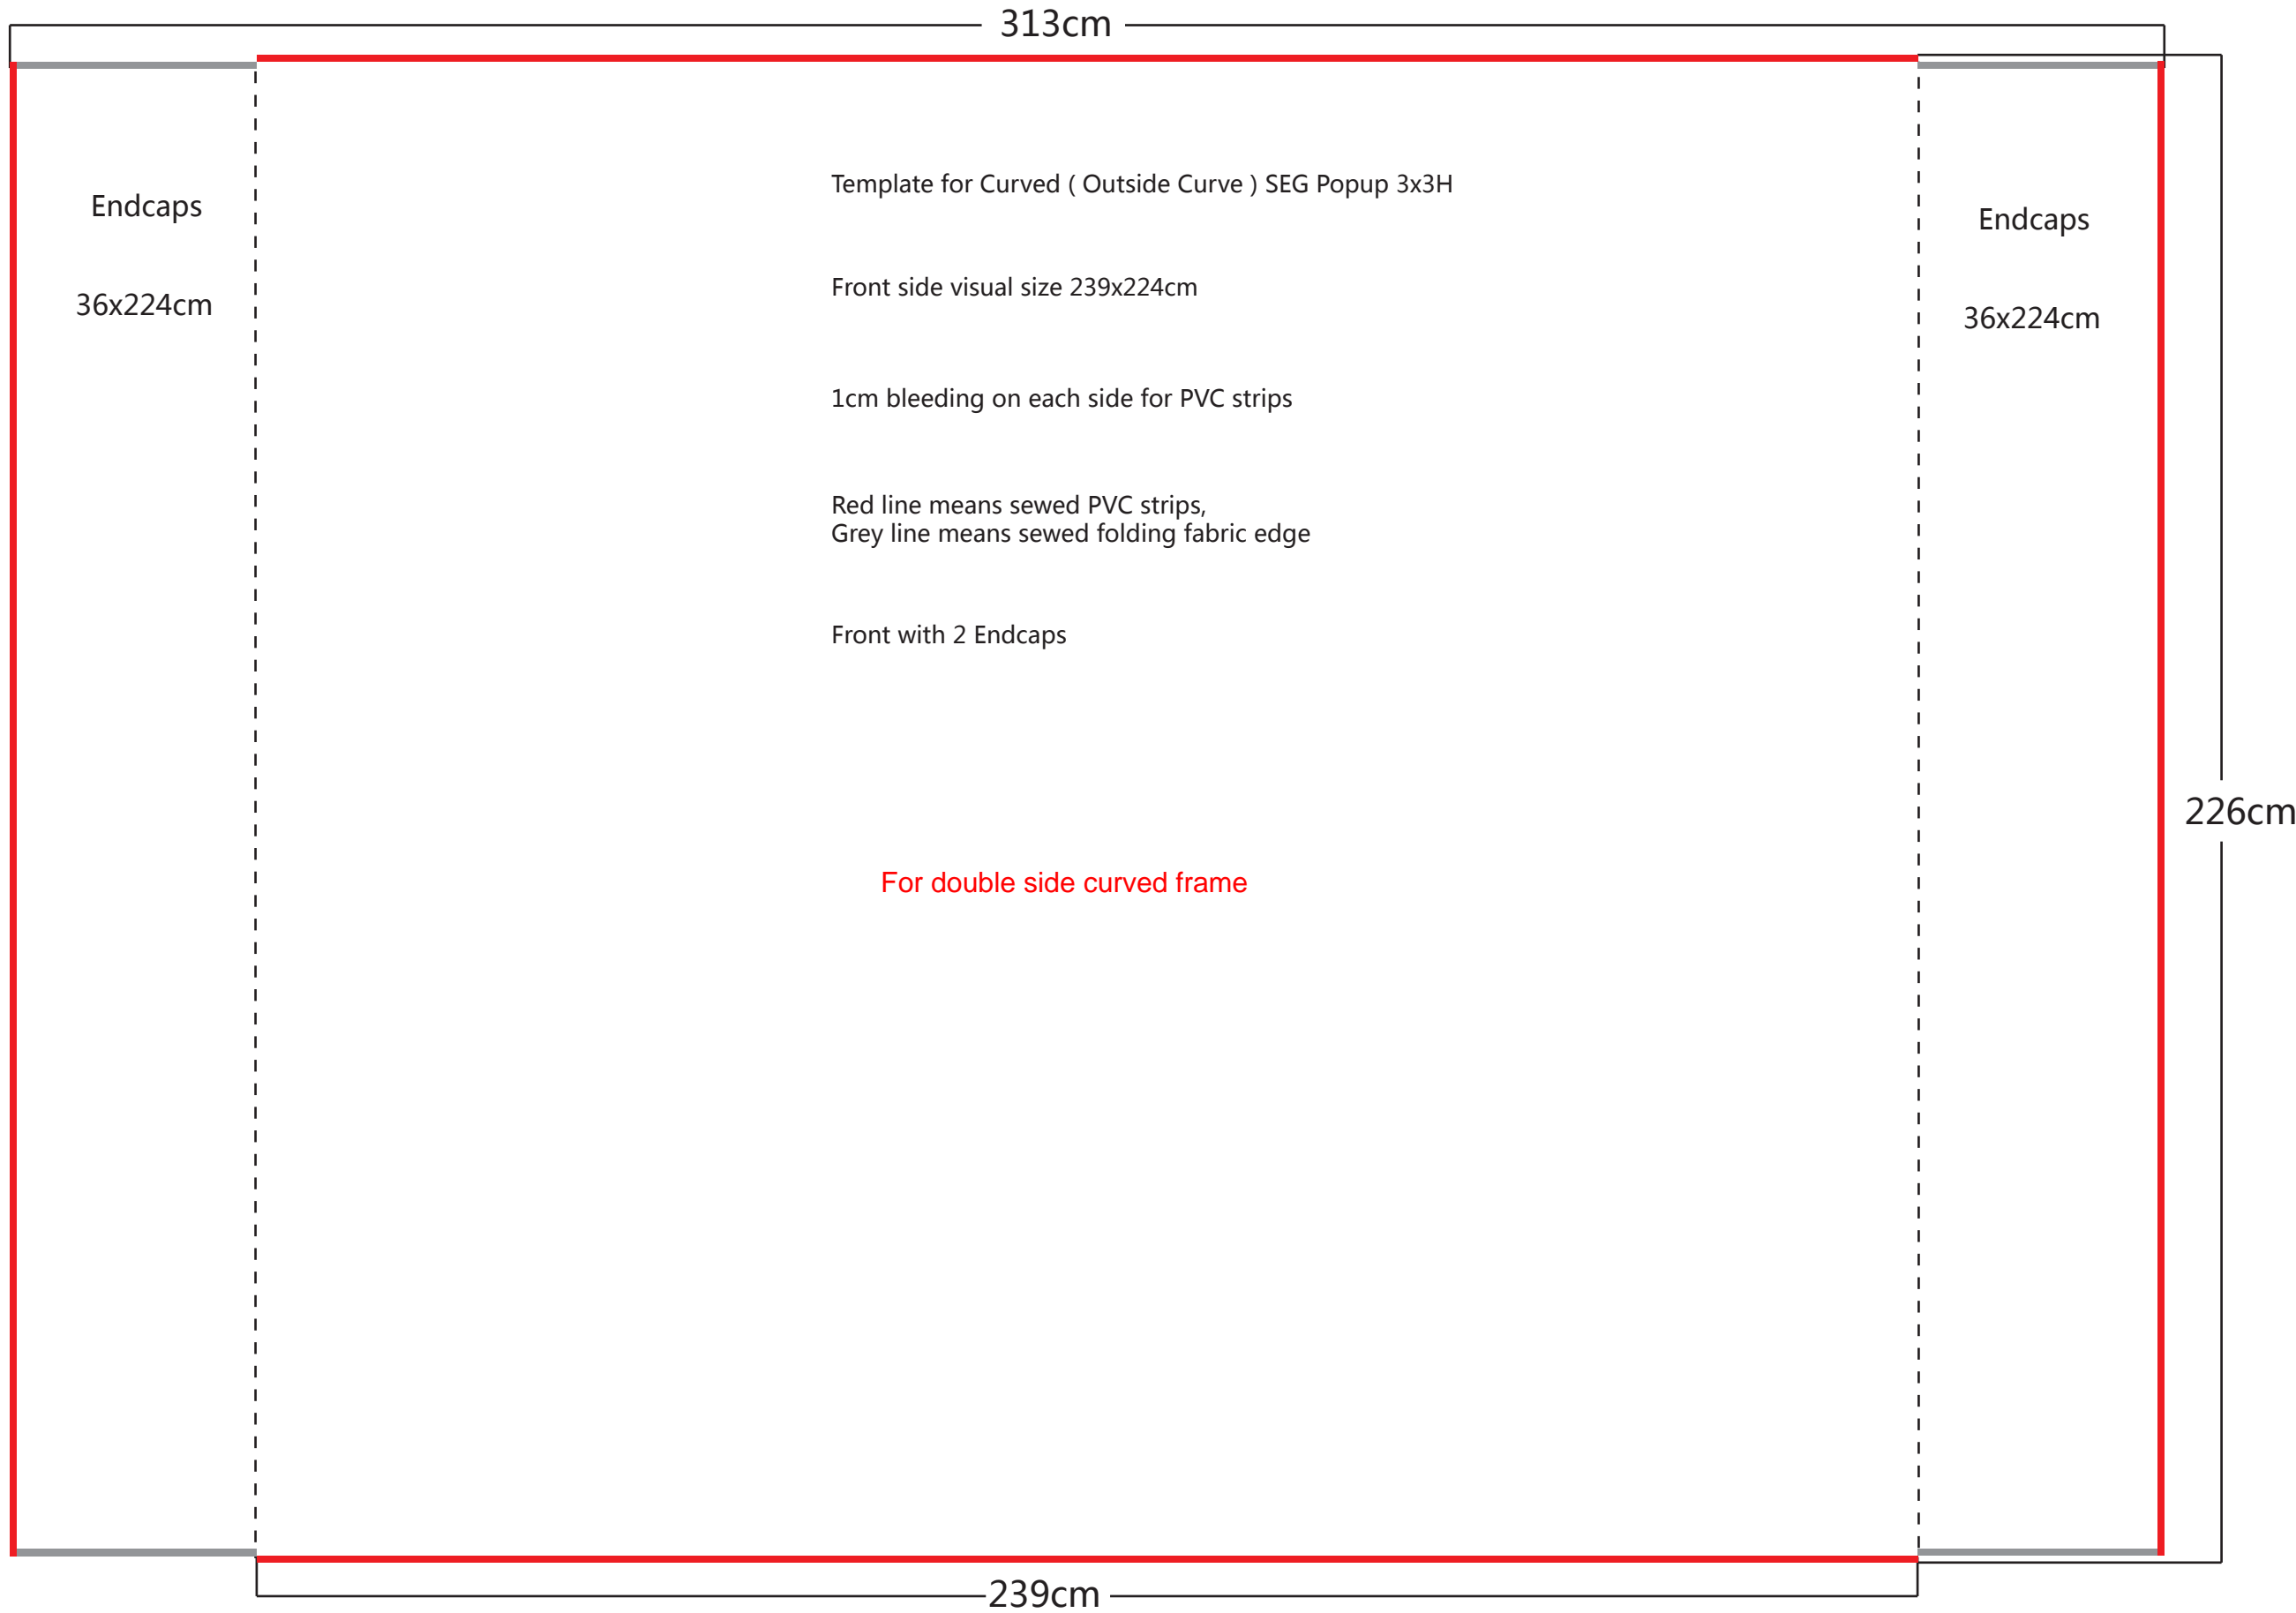

TEX UP CURVED (OUTSIDE CURVE) POP UP 3x3H (Front with 2 Endcaps)

TEX UP CURVED (OUTSIDE CURVE) POP UP 3x3H (Front + Left + Right)

TEX UP CURVED (INSIDE CURVE) POP UP 3x3H (Front with 2 Endcaps)

TEX UP CURVED (INSIDE CURVE) POP UP 3x3H (Front+Left+Right)

TEX UP CURVED (INSIDE CURVE) POP UP 3x3H (Front with 2 Endcaps)

285cm

Endcaps

36x224cm

Template for Curved (Inside Curve) SEG Popup 3x3H

Front side visual size 211x224cm

1cm bleeding on each side for PVC strips

Red line means sewed PVC strips,
Grey line means sewed folding fabric edge

Front with 2 Endcaps

For double side curved frame

Endcaps

36x224cm

226cm

211cm

TEX UP CURVED (INSIDE CURVE) POP UP 3x3H (Front+Left+Right) - without Pads