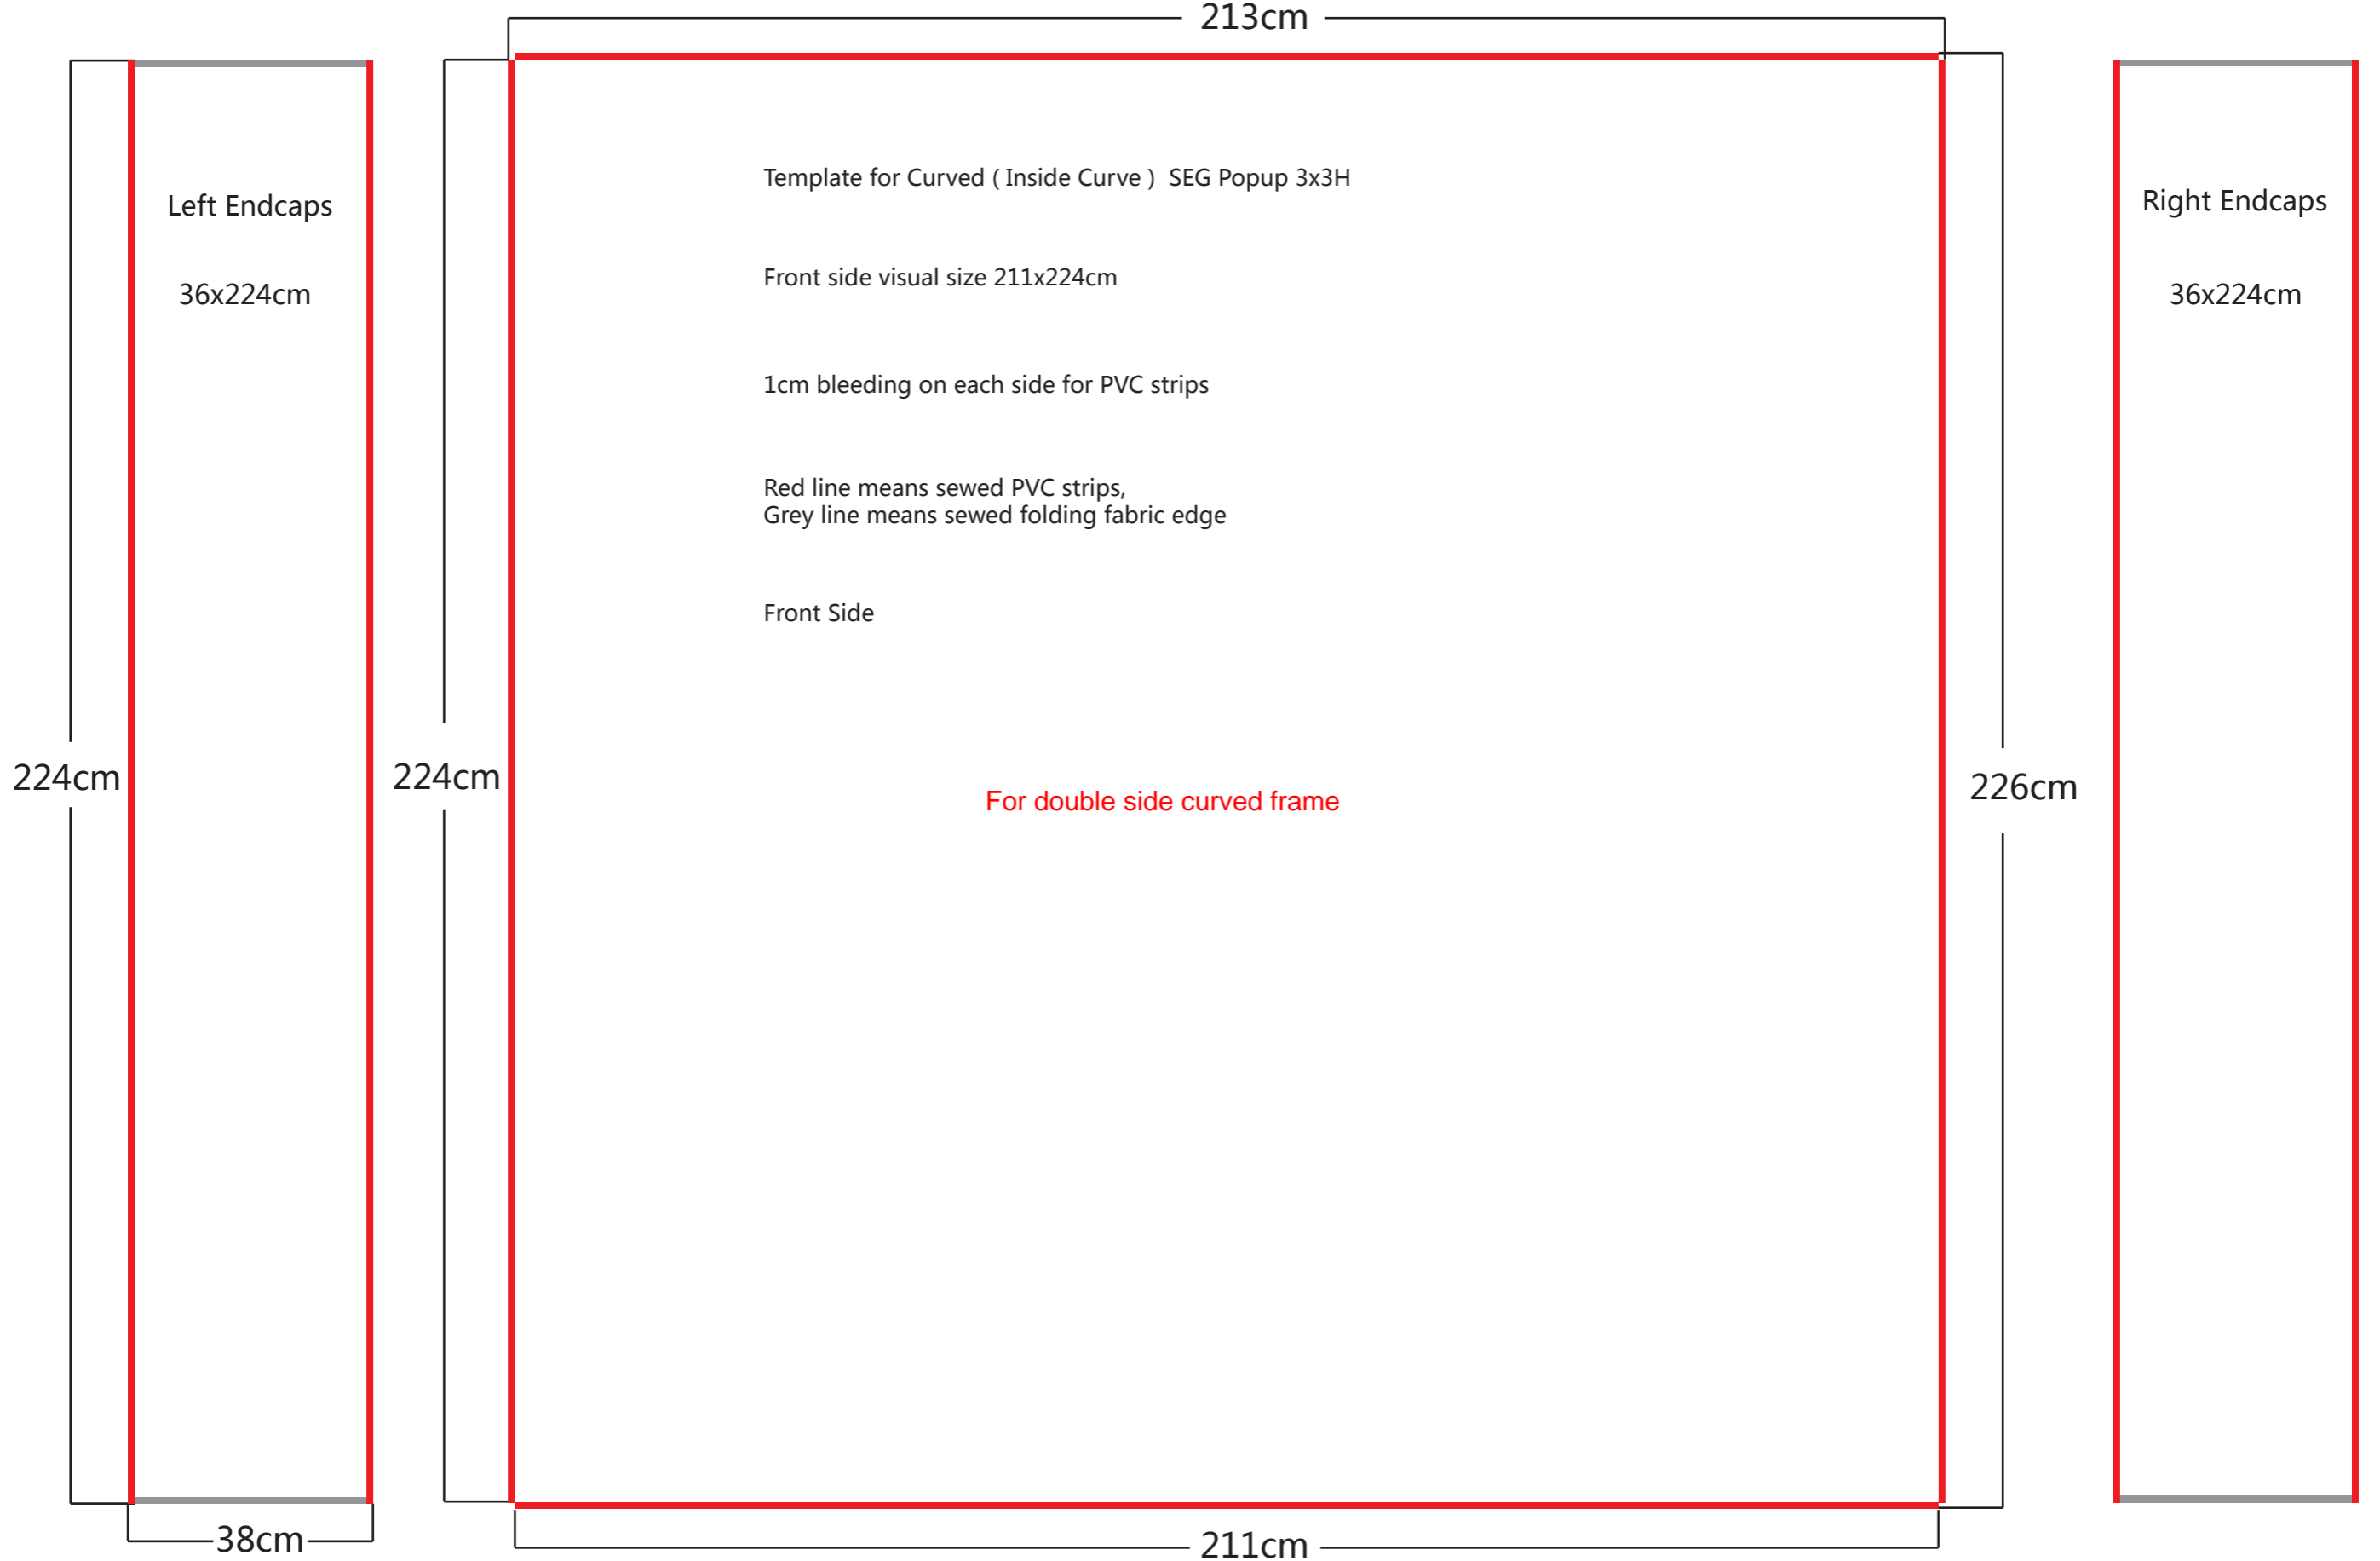

TEX UP CURVED (OUTSIDE CURVE) POP UP 3x3H (Front with 2 Endcaps)

TEX UP CURVED (OUTSIDE CURVE) POP UP 3x3H (Front + Left + Right)

TEX UP CURVED (INSIDE CURVE) POP UP 3x3H (Front with 2 Endcaps)

TEX UP CURVED (INSIDE CURVE) POP UP 3x3H (Front+Left+Right)

TEX UP CURVED (INSIDE CURVE) POP UP 3x3H (Front with 2 Endcaps)

285cm

Endcaps

36x224cm

Template for Curved (Inside Curve) SEG Popup 3x3H

Front side visual size 211x224cm

1cm bleeding on each side for PVC strips

Red line means sewed PVC strips,
Grey line means sewed folding fabric edge

Front with 2 Endcaps

For double side curved frame

Endcaps

36x224cm

226cm

211cm

TEX UP CURVED (INSIDE CURVE) POP UP 3x3H (Front+Left+Right) - without Pads