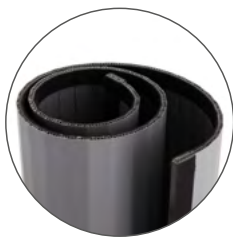

Portable counter Round

Very versatile counter, suitable for all kinds of events and manufactured in high quality materials.

Consisting of two round wooden boards and a roll-up panel. Velcro fastening for easy mounting and dismounting. Transport bags included.

Roll-up panel

Board detail

CHARACTERISTICS

Material
Counter cover colour
Net weight
Graphic measurements (width / height)
Product measurements (width / height / depth)
Article code

plastic/wood
black/grey
9 kg
900 x 1220 mm
900 x 935 x 450 mmm
PL793080

Recommended print media: Can be labeled with Punto or Spider vinyls or by fixing the graphic with adhesive velcro.