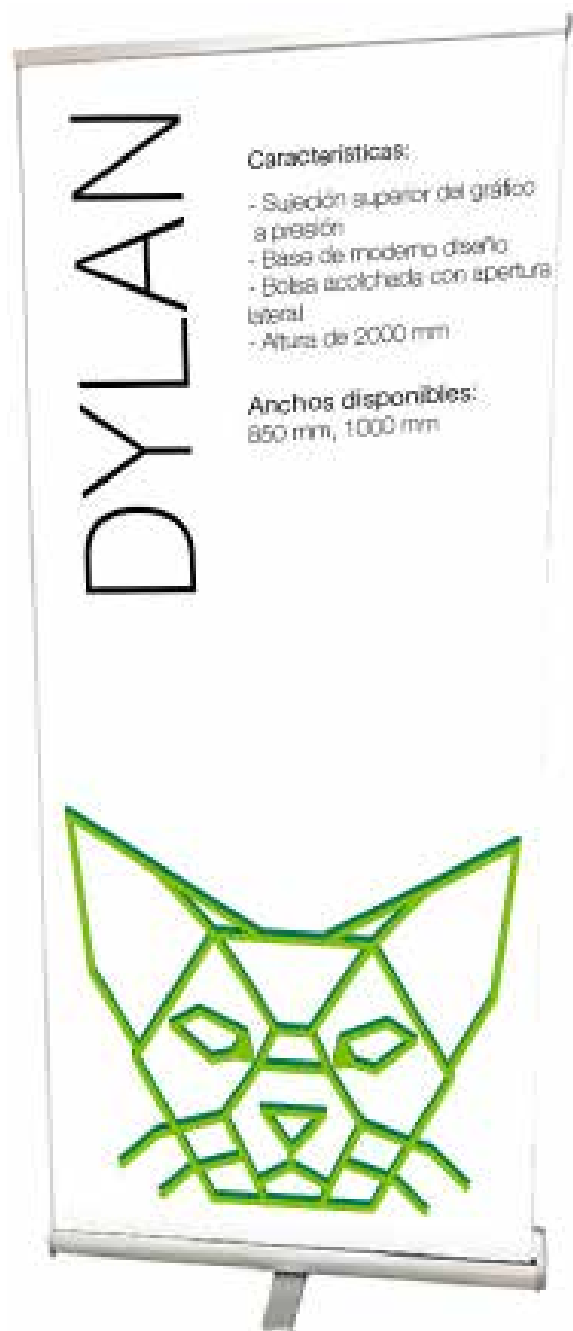

## Roll Up Dylan

850/1000

Modern light design Roll Up, very stable.  
Fastening of the graphic with pressure strip.  
Available in widths of 850 mm, 1000 mm.  
Individual packaging and transport bag included.

Elegant base

Central foot

Fixing strip

Padded side-opening side

CHARACTERISTICS	850 mm	1000 mm
Material	aluminio	aluminium
Colour	silver	silver
Net weight	3 kg	3,5 kg
Graphic dimensions (width/height*)	850 x 2000 mm	1000 x 2000 mm
Article code	PL792450	PL792460