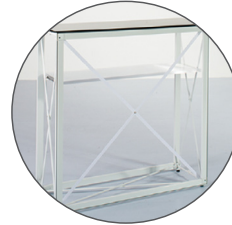

Tex Up Counter

Elegant counter for textile prints. A striking solution of great versatility.

Includes counter structure, adjustable frames, silicone roll, LED light curtain and carrying bag.

Ideal for exhibitions, fairs, commercial promotions, stands, exhibitions, information centers, receptions and all type of commercial or corporate events.

CHARACTERISTICS

Material	aluminum/MDF
Colour	white
Net weight	11kg
Graphic measurements (heightxwidth)	1000 x 1000 mm (front) + silicone and 320mm (side)
Product measurements (ancho/alto/fondo)	900 x 935 x 450 mm
Article code	PL793250
Packaging (11kg)	1160 x 1655 x 430 mm