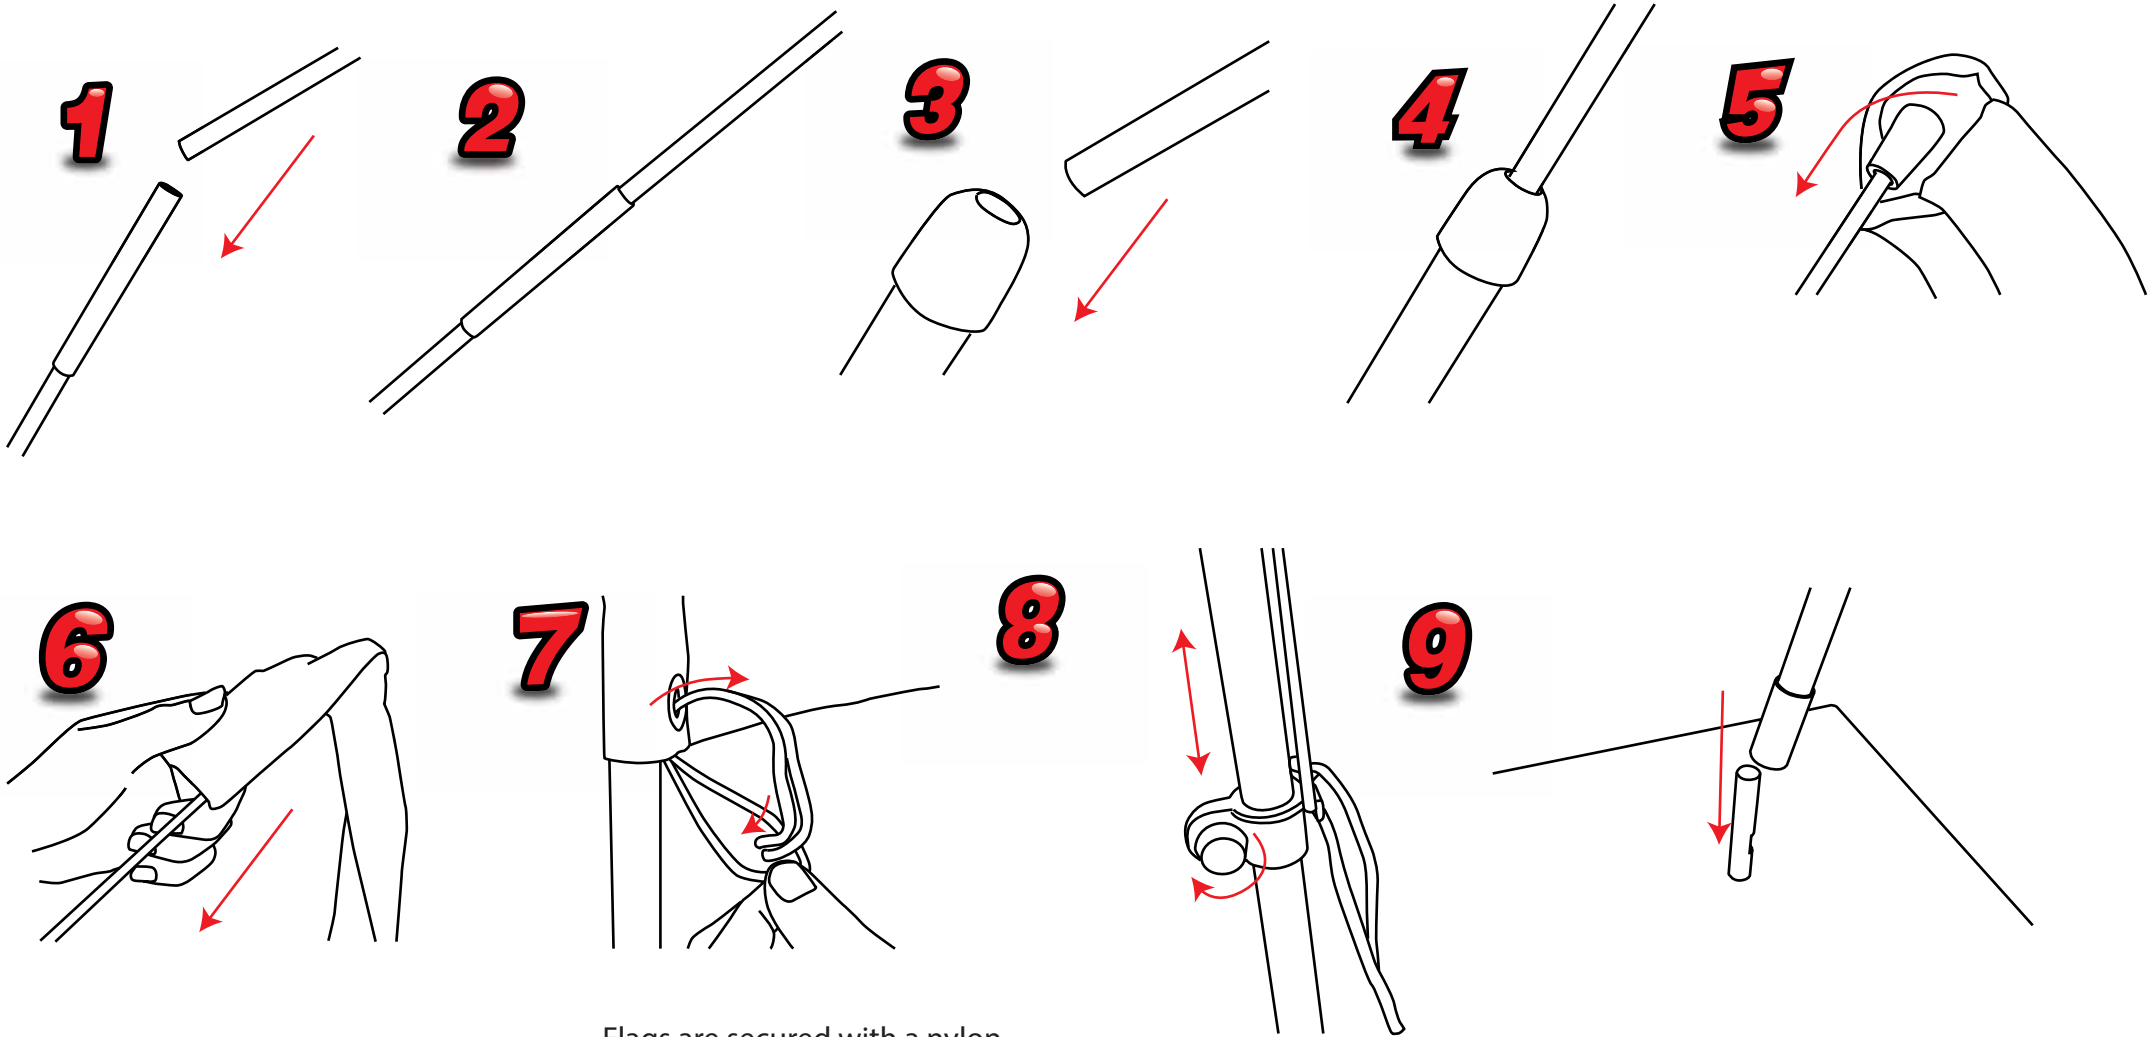

Small Cross base with weighted water ring is suitable for use with 2.8m and 3.4m.
 Square base is suitable for use with 2.8m and 3.4m.
 Plastic screw base suitable for 2.8m and 3.4m on soft ground.

Zoom Lite

Flags are secured with a nylon cord and eyelet.