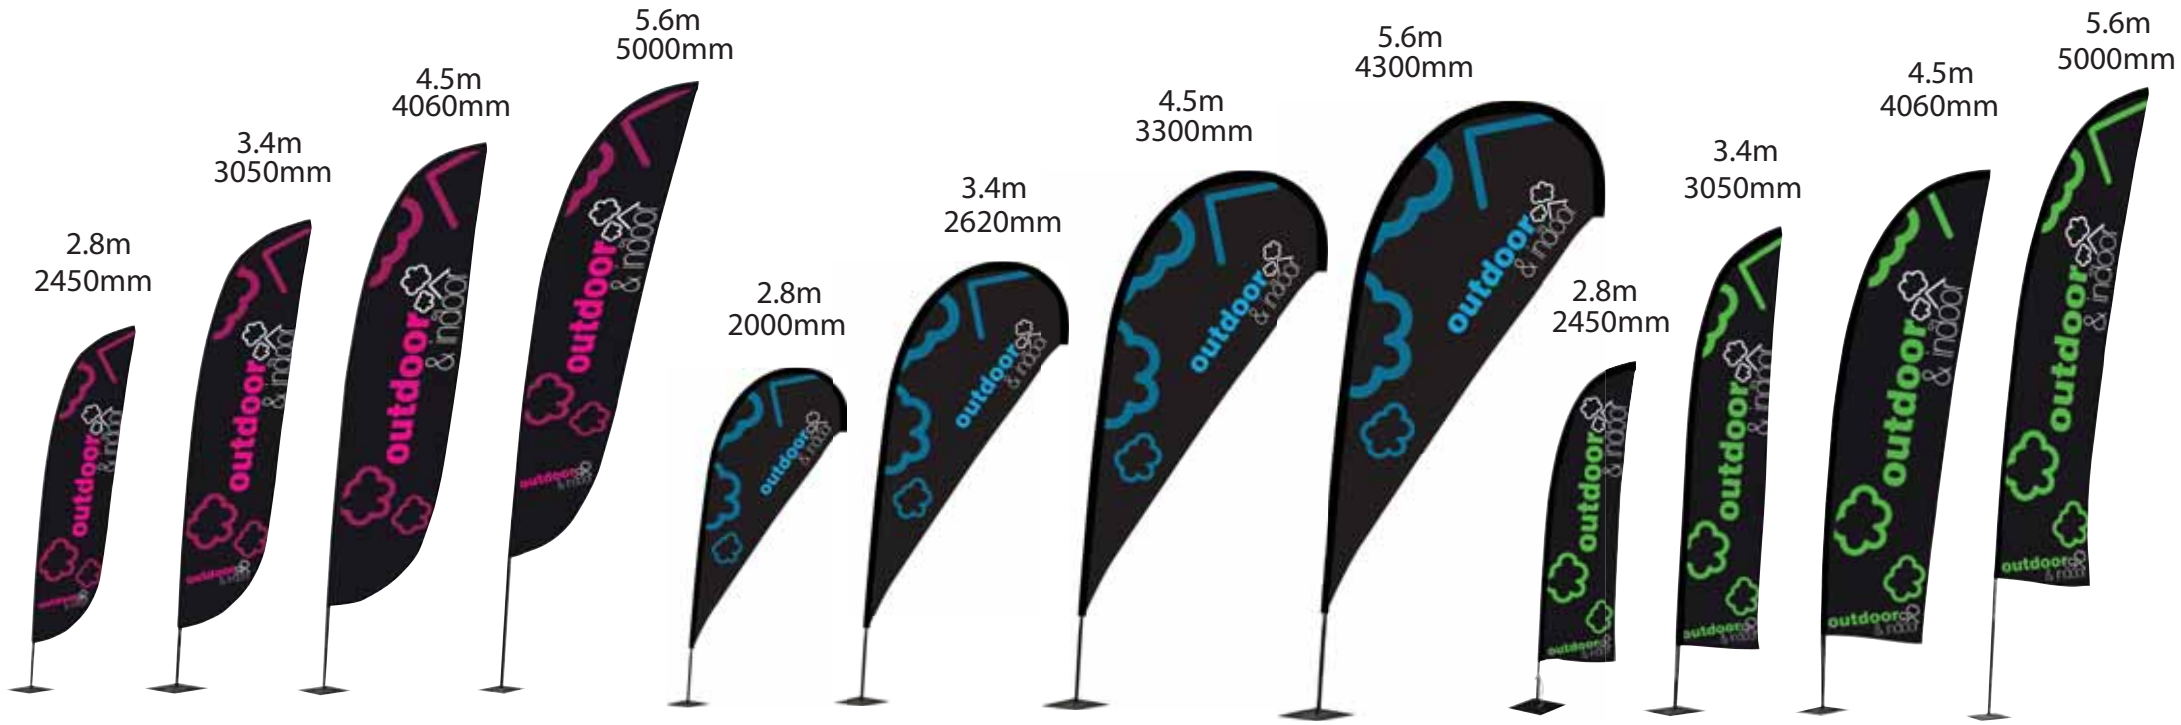

Zoom Lite

Approx Graphic Size

Crest 2800 = W 500 x H 1900mm
 Crest 3400 = W 600 x H 2600mm
 Crest 4500 = W 785 x H 3400mm
 Crest 5600 = W 850 x H 3900mm

Approx Graphic Size

Quill 2800 = W 700 x H 1550mm
 Quill 3400 = W 953 x H 1936mm
 Quill 4500 = W 1100 x H 2235mm
 Quill 5600 = W 1204 x H 3602mm

Approx Graphic Size

Feather 2800 = W 500 x H 1900mm
 Feather 3400 = W 600 x H 2600mm
 Feather 4500 = W 796 x H 3396mm
 Feather 5600 = W 850 x H 3900mm

kg

2.8M - 0.4kg
 3.4M - 0.4kg
 4.5M - 0.6kg
 5.6M - 0.9kg

Small Cross base with weighted water ring is suitable for use with 2.8m and 3.4m.
 Square base is suitable for use with 2.8m and 3.4m.
 Plastic screw base suitable for 2.8m and 3.4m on soft ground.

Zoom Lite

Flags are secured with a nylon cord and eyelet.